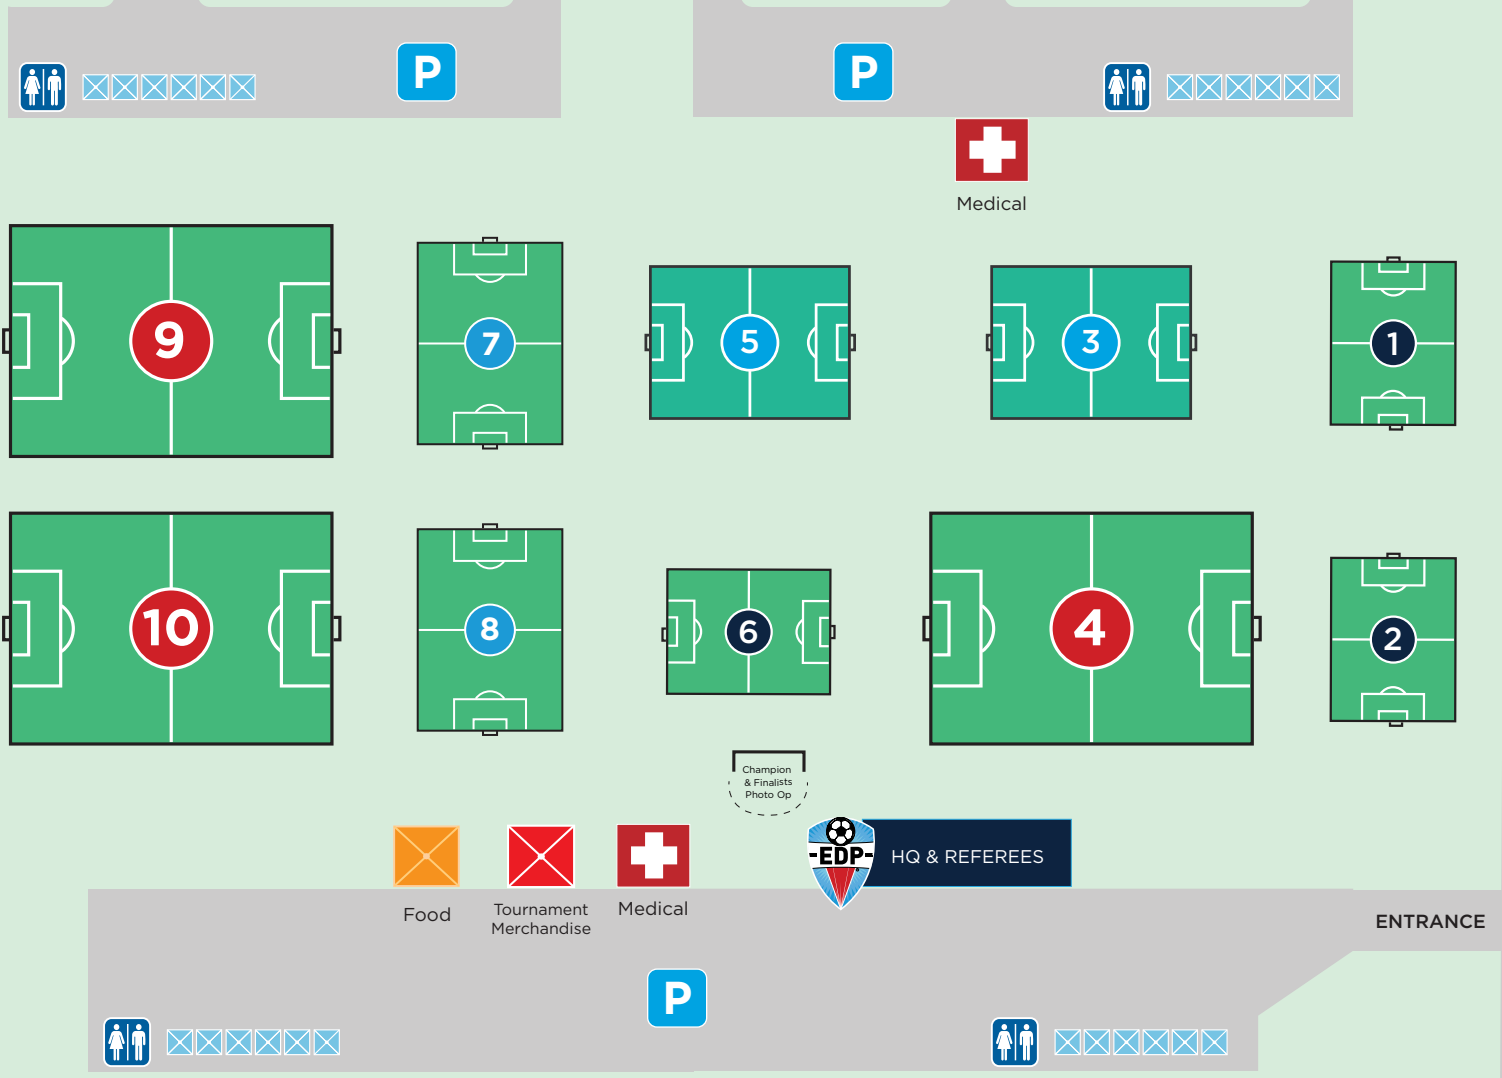

Friendship Fields: Bordentown

EDP Fall Classic | 8U-19U Boys & Girls | November 12-13, 2022

455 Ward Avenue, Chesterfield, NJ 08515

SHANAHAN LANE

WARD AVENUE

KEY

- 7v7 FIELDS ●
- 9v9 FIELDS ●
- 11v11 FIELDS ●
- RESTROOMS
- PARKING LOT P
- MEDICAL

edpsoccer.com/fall-classic

Watch for children & park in designated areas.
Do not move traffic cones or barriers.
No pets. No smoking. No alcohol. No BBQ's.