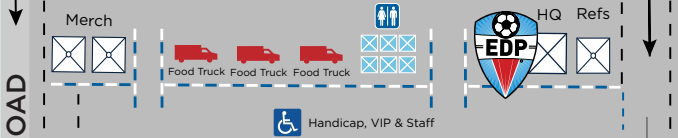

Exit Only

FIELDS 30-45

KEY

- 11v11 FIELDS
- RESTROOMS
- BLUE PARKING
- HANDICAP PARKING
- MEDICAL

KEEP OFF GRASS

WARM-UP AREA

WALKER ROAD

Exit Only

MYRTLE AVENUE

N. MYRTLE STREET

MYRTLE AVENUE - ROAD CLOSED

Enter/Exit

Enter/Exit

FIELDS 1-12

KEEP OFF GRASS

KEEP OFF GRASS

P
Parking
Fields 30-45

Ambulance

edpsoccer.com/usys-regional-showcase-nj

Watch for children & park in designated areas. Do not move signs, traffic cones or barriers. No pets. No smoking. No drugs or alcohol. No BBQ's or fires. No weapons or violence. No derogatory, foul or abusive language. Violators will be asked to leave the premises.