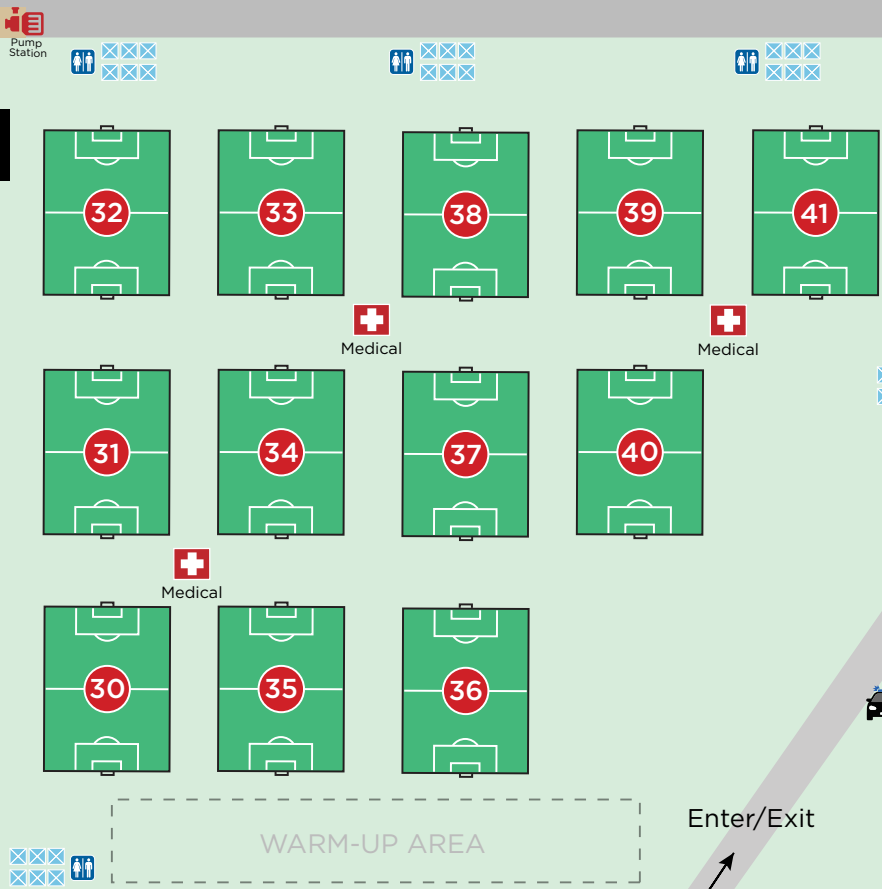

REGIONAL SHOWCASE

MANAGED BY EDP

NEW JERSEY 2024

Tuckahoe Turf Farms

USYS National League Regional Showcase New Jersey

15U-19U Boys & Girls | Girls: April 20-21, 2024 | Boys: April 27-28, 2024
401 North Myrtle, Hammonton, NJ 08037

Exit Only

FIELDS 30-45

KEY

- 11v11 FIELDS
- RESTROOMS
- BLUE PARKING
- HANDICAP PARKING
- MEDICAL

KEEP OFF GRASS

WARM-UP AREA

WALKER ROAD

Exit Only

MYRTLE AVENUE

N. MYRTLE STREET

MYRTLE AVENUE - ROAD CLOSED

Enter/Exit

Enter/Exit

FIELDS 1-12

KEEP OFF GRASS

KEEP OFF GRASS

P
Parking
Fields 30-45

Ambulance

edpsoccer.com/usys-regional-showcase-nj

Watch for children & park in designated areas. Do not move signs, traffic cones or barriers. No pets. No smoking. No drugs or alcohol. No BBQ's or fires. No weapons or violence. No derogatory, foul or abusive language. Violators will be asked to leave the premises.