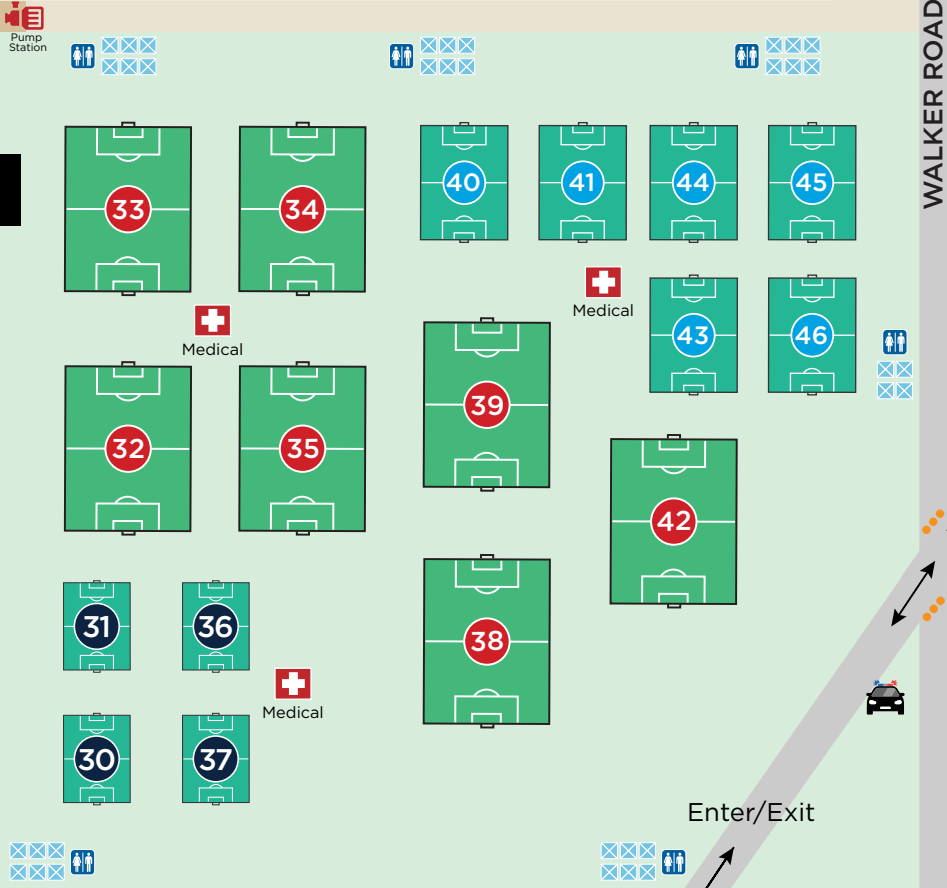

# Tuckahoe Turf Farms

EDP Cup Spring | 9U-14U Boys & Girls

May 25-26, 2024 | 401 North Myrtle, Hammonton, NJ 08037

**FIELDS 30-45**

FIELDS 1-29

KEEP OFF GRASS

KEEP OFF GRASS

N. MYRTLE STREET

MYRTLE AVENUE - ROAD CLOSED

Enter/Exit

Enter/Exit

KEY	
7V7 FIELDS	
9v9 FIELDS	
11v11 FIELDS	
RESTROOMS	
BLUE PARKING	
HANDICAP PARKING	
MEDICAL	

[edsoccer.com/cup-spring](https://edsoccer.com/cup-spring)

Watch for children & park in designated areas. Do not move signs, traffic cones or barriers. No pets. No smoking. No drugs or alcohol. No BBQ's or fires. No weapons or violence. No derogatory, foul or abusive language. Violators will be asked to leave the premises.