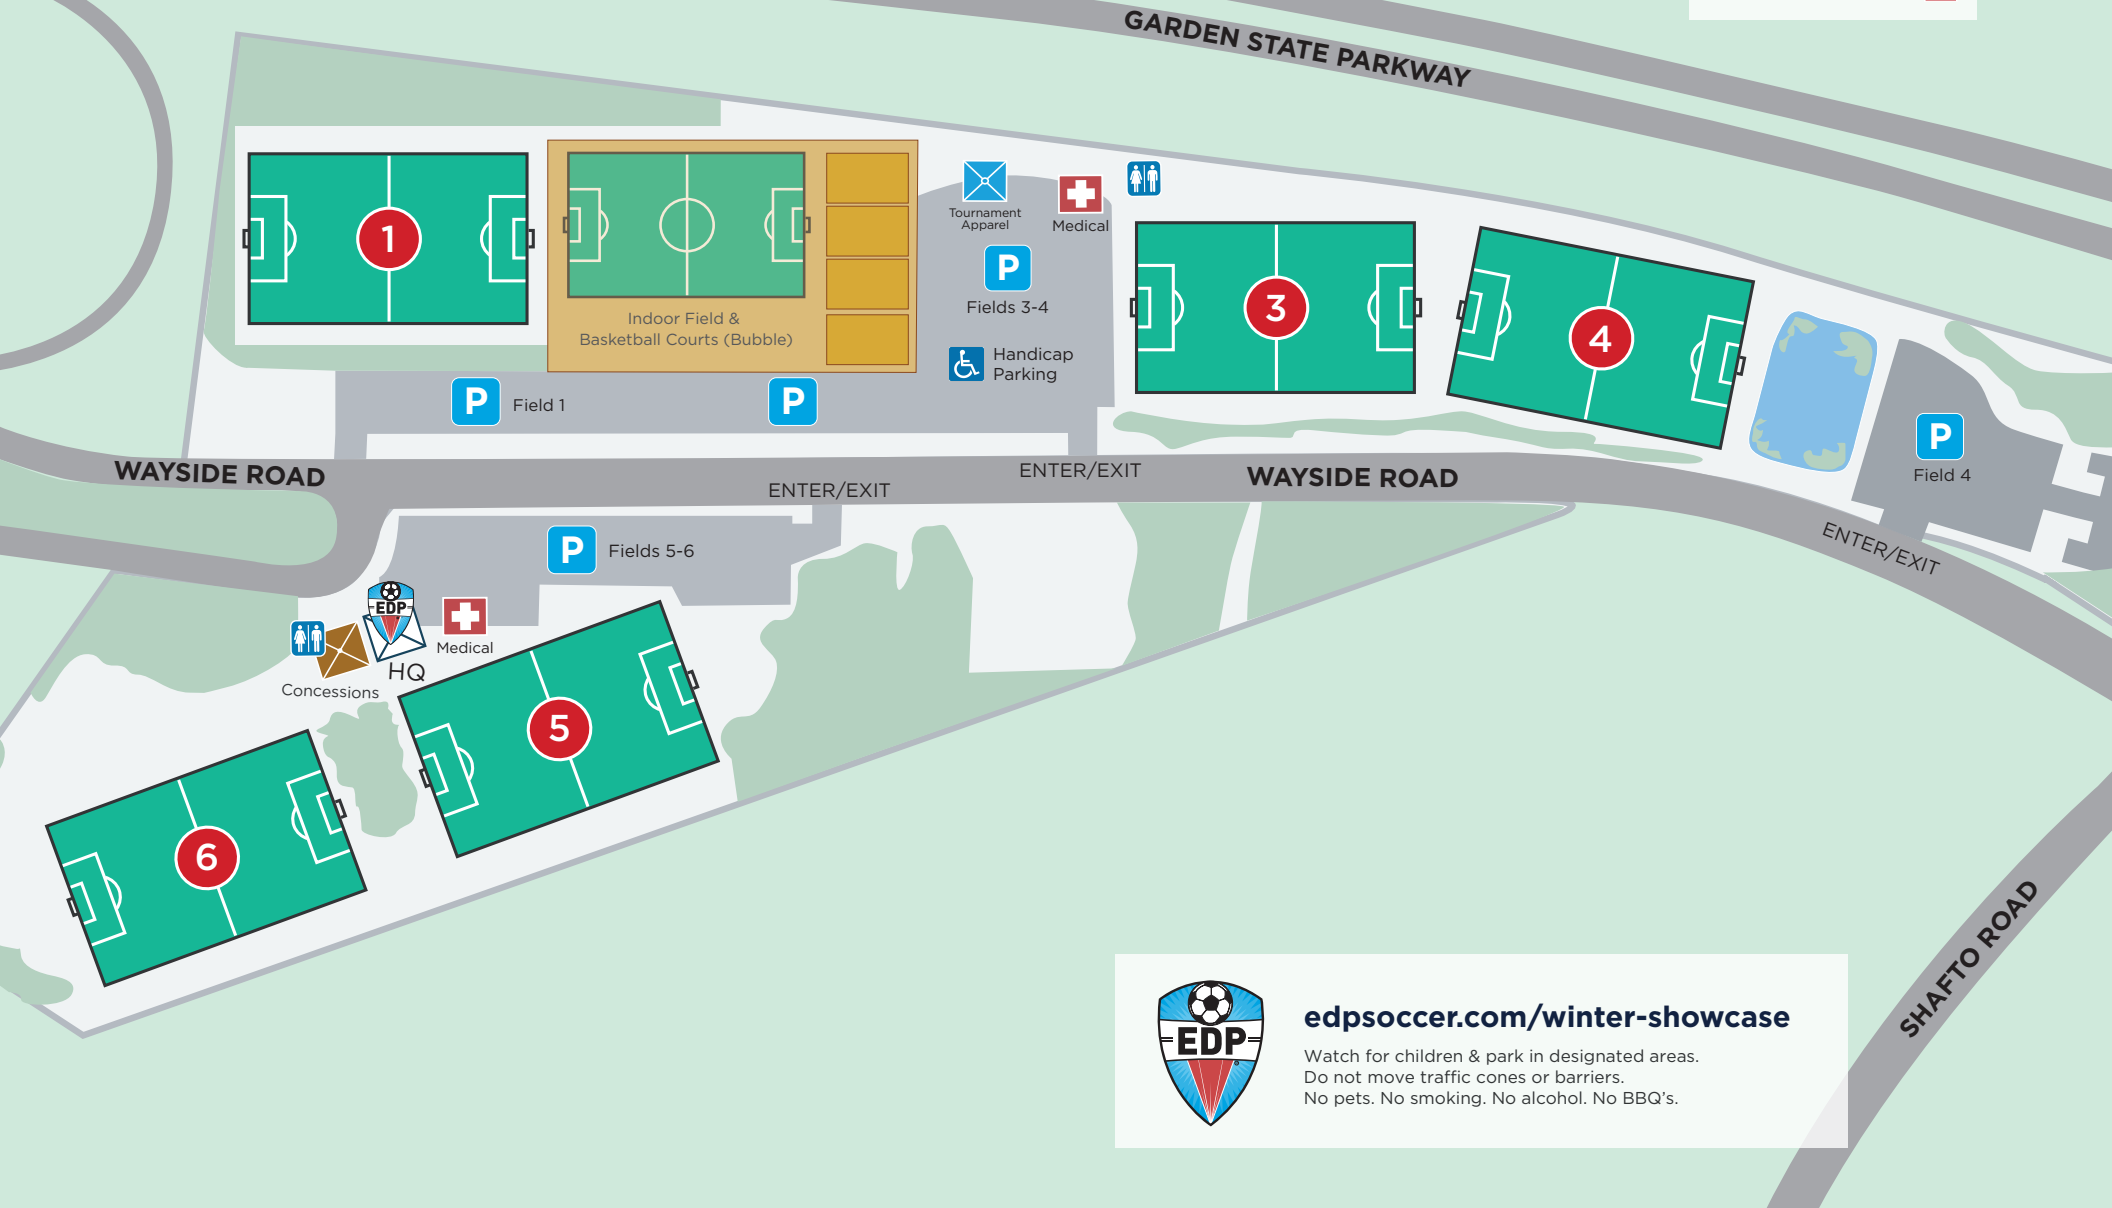

## KEY

11v11 FIELDS

RESTROOMS

PARKING

MEDICAL

[edpsoccer.com/winter-showcase](http://edpsoccer.com/winter-showcase)

Watch for children & park in designated areas.  
Do not move traffic cones or barriers.  
No pets. No smoking. No alcohol. No BBQ's.