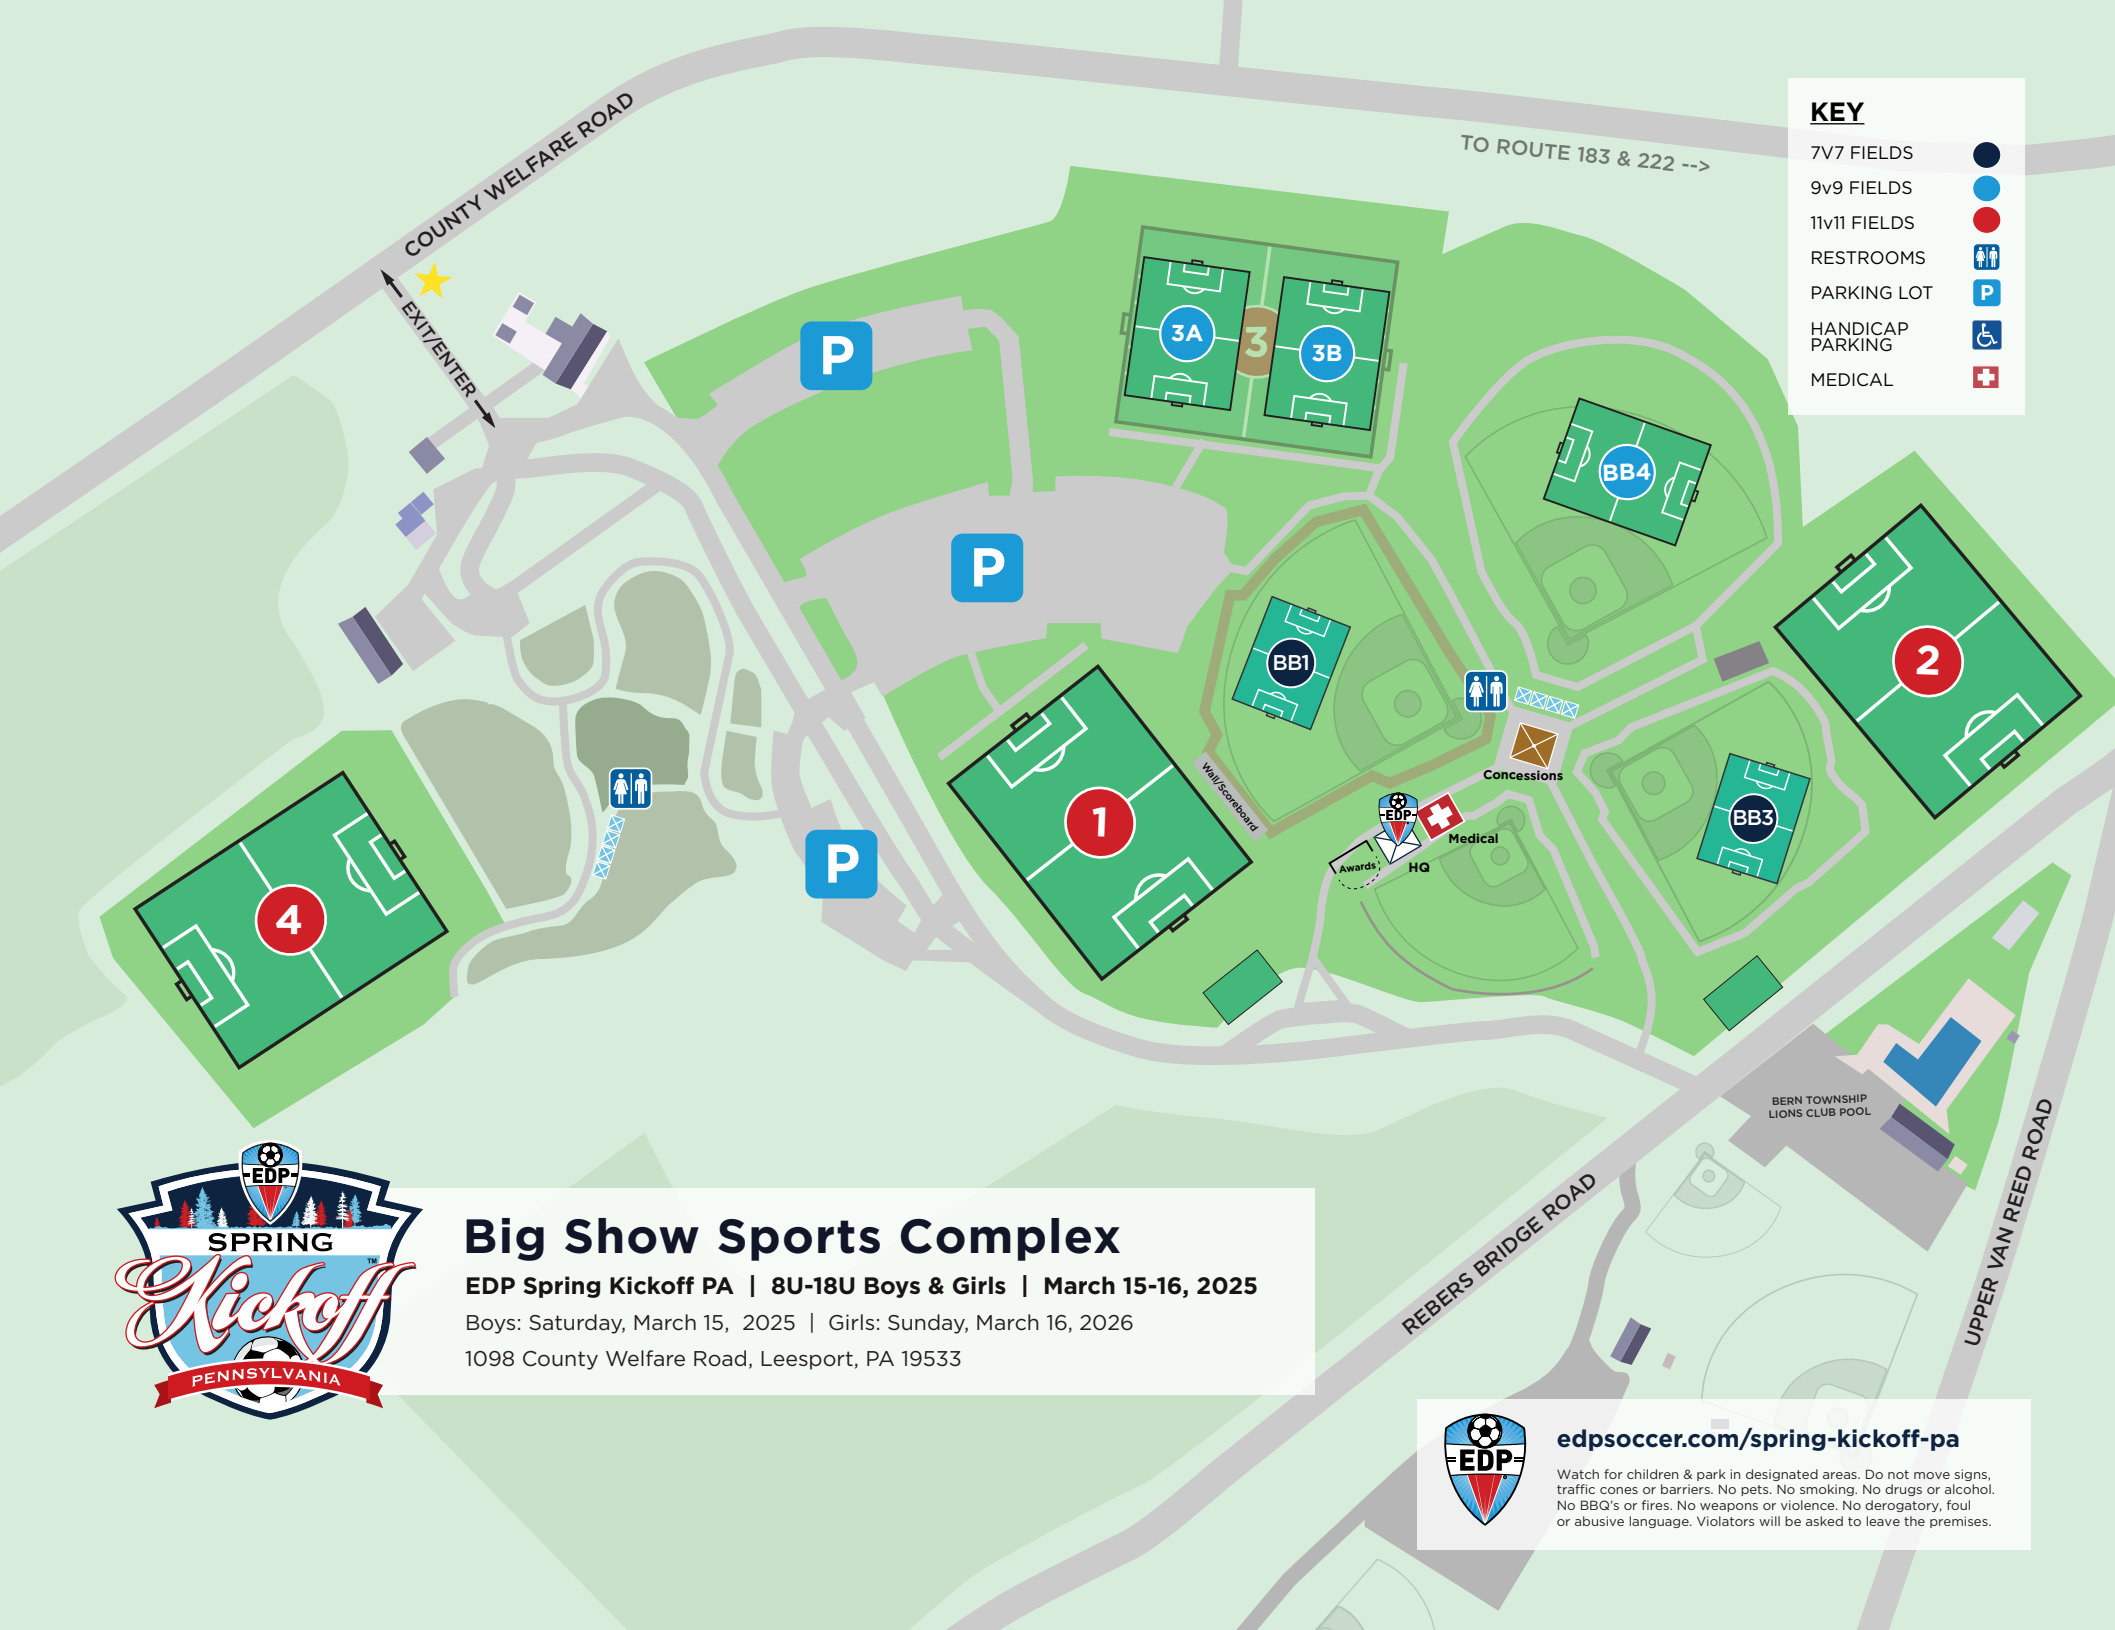

**KEY**

- 7V7 FIELDS 
- 9v9 FIELDS 
- 11v11 FIELDS 
- RESTROOMS 
- PARKING LOT 
- HANDICAP PARKING 
- MEDICAL 

# Big Show Sports Complex

**EDP Spring Kickoff PA | 8U-18U Boys & Girls | March 15-16, 2025**

Boys: Saturday, March 15, 2025 | Girls: Sunday, March 16, 2026

1098 County Welfare Road, Leesport, PA 19533

[edsoccer.com/spring-kickoff-pa](https://edsoccer.com/spring-kickoff-pa)

Watch for children & park in designated areas. Do not move signs, traffic cones or barriers. No pets. No smoking. No drugs or alcohol. No BBQ's or fires. No weapons or violence. No derogatory, foul or abusive language. Violators will be asked to leave the premises.