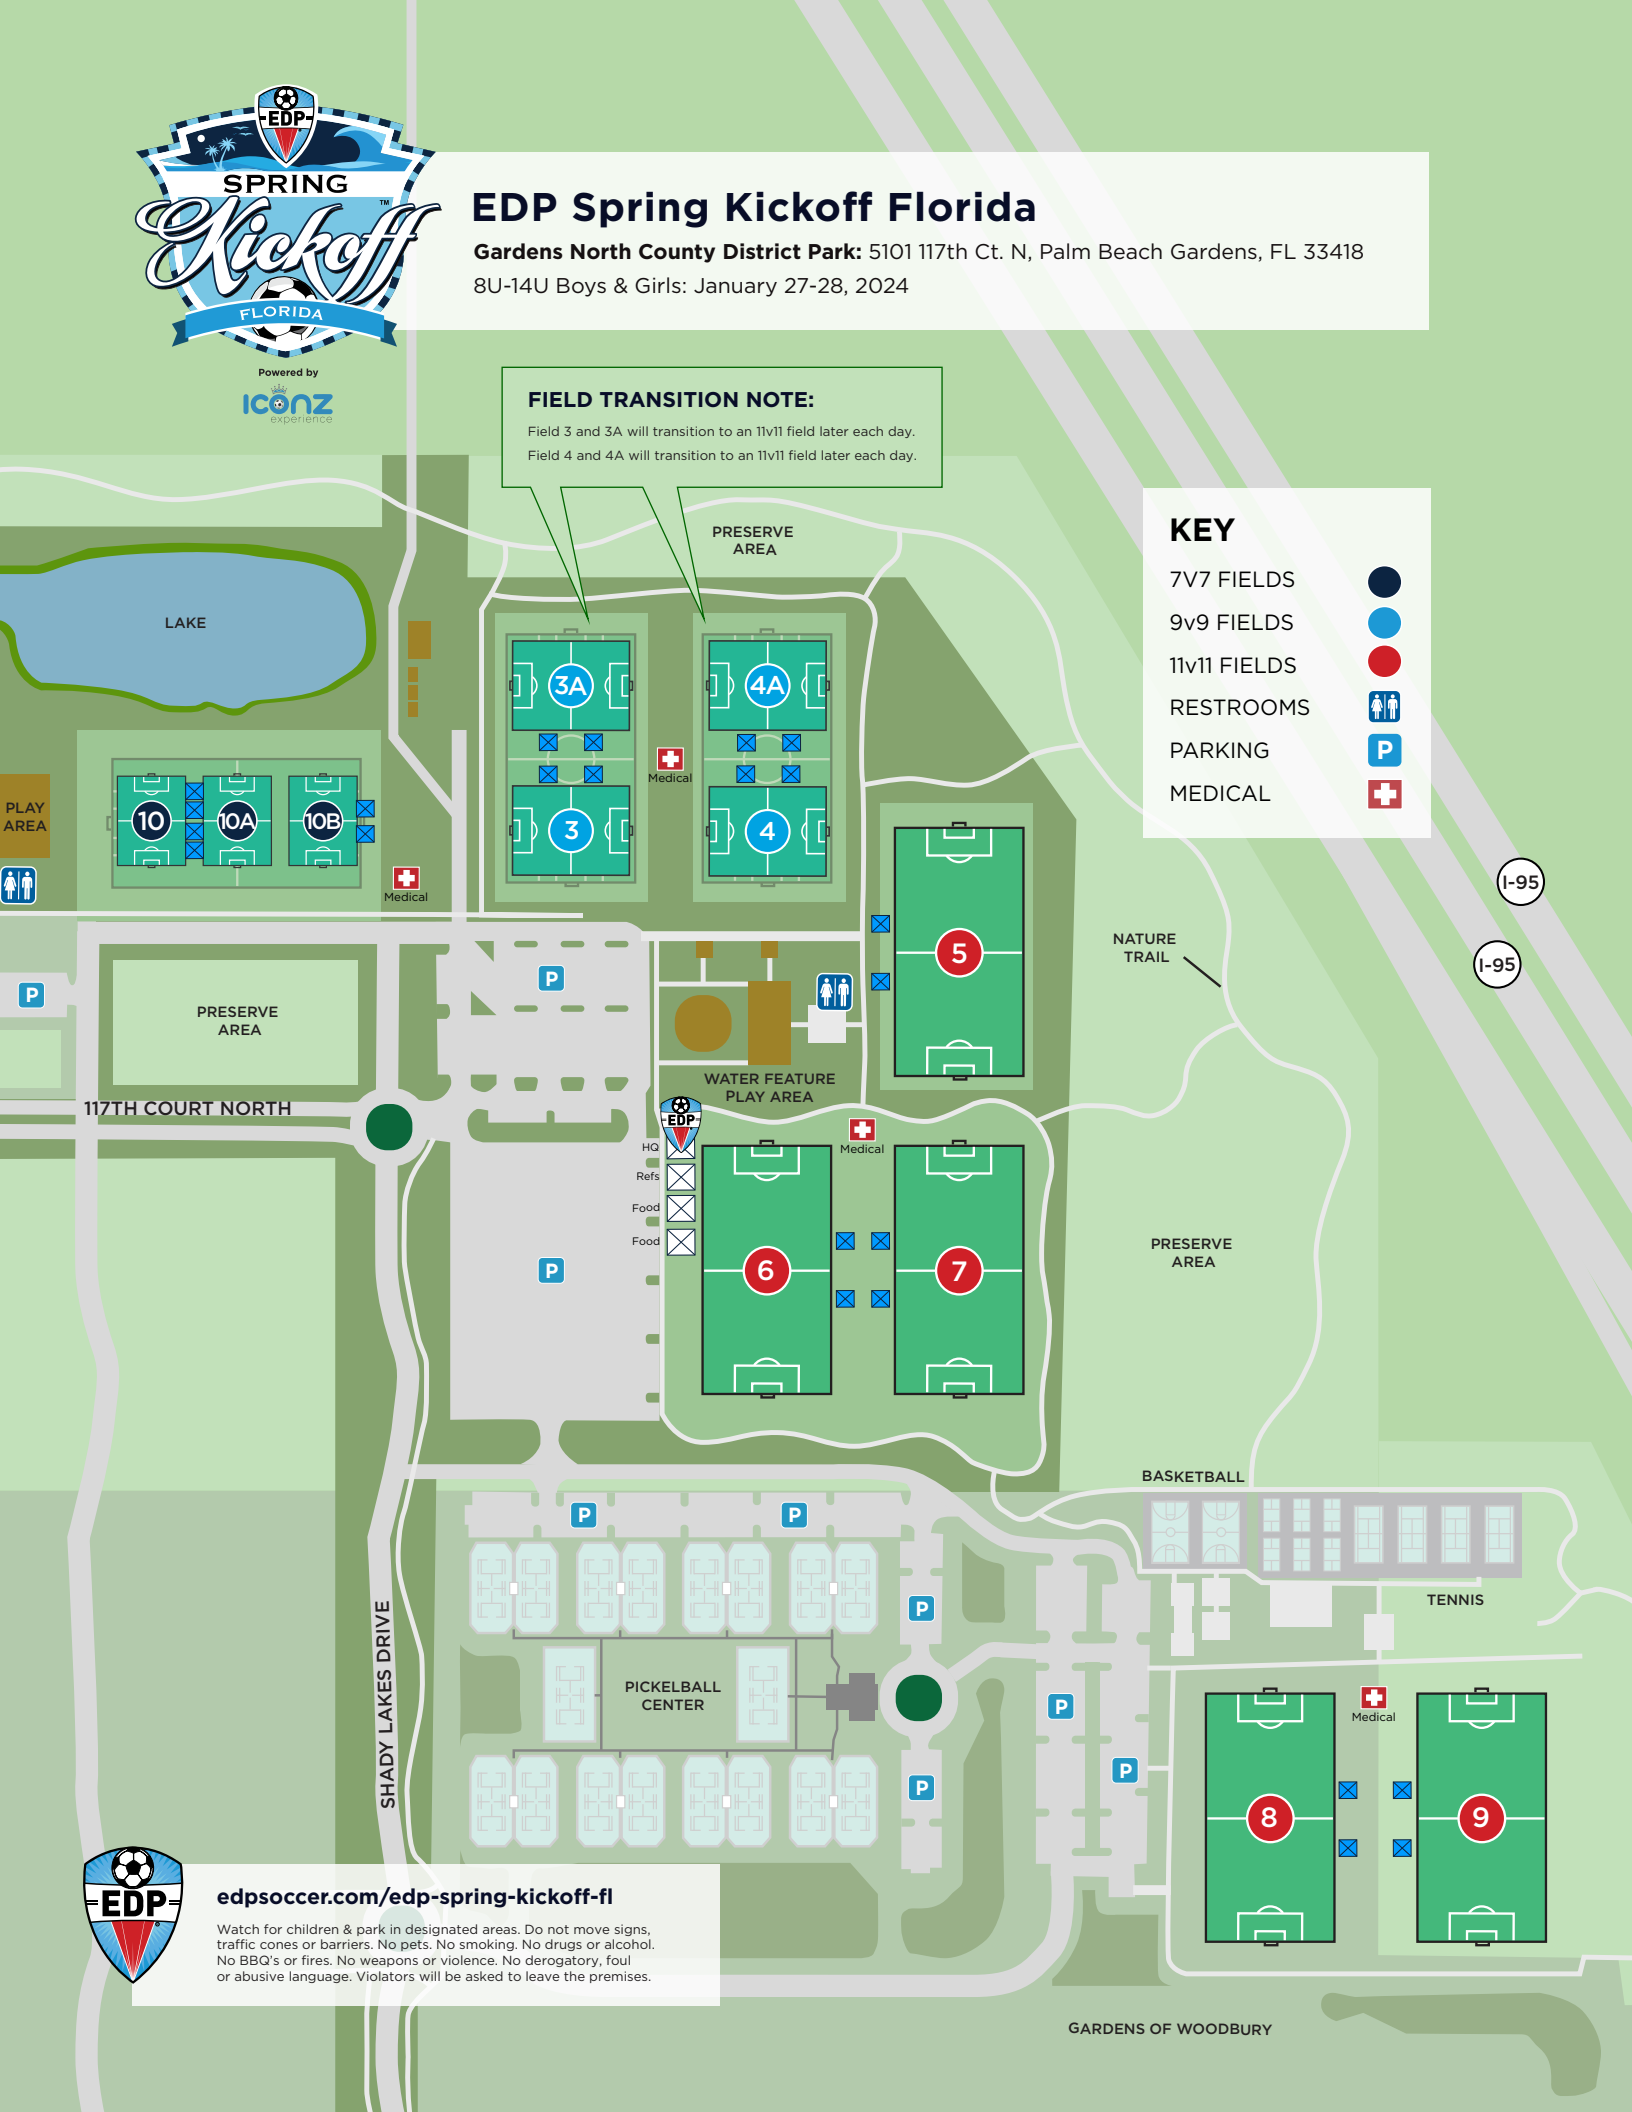

Powered by

EDP Spring Kickoff Florida

Gardens North County District Park: 5101 117th Ct. N, Palm Beach Gardens, FL 33418
 8U-14U Boys & Girls: January 27-28, 2024

FIELD TRANSITION NOTE:

Field 3 and 3A will transition to an 11v11 field later each day.
 Field 4 and 4A will transition to an 11v11 field later each day.

KEY

- 7V7 FIELDS
- 9v9 FIELDS
- 11v11 FIELDS
- RESTROOMS
- PARKING
- MEDICAL

edpsoccer.com/edp-spring-kickoff-fl

Watch for children & park in designated areas. Do not move signs, traffic cones or barriers. No pets. No smoking. No drugs or alcohol. No BBQ's or fires. No weapons or violence. No derogatory, foul or abusive language. Violators will be asked to leave the premises.

GARDENS OF WOODBURY