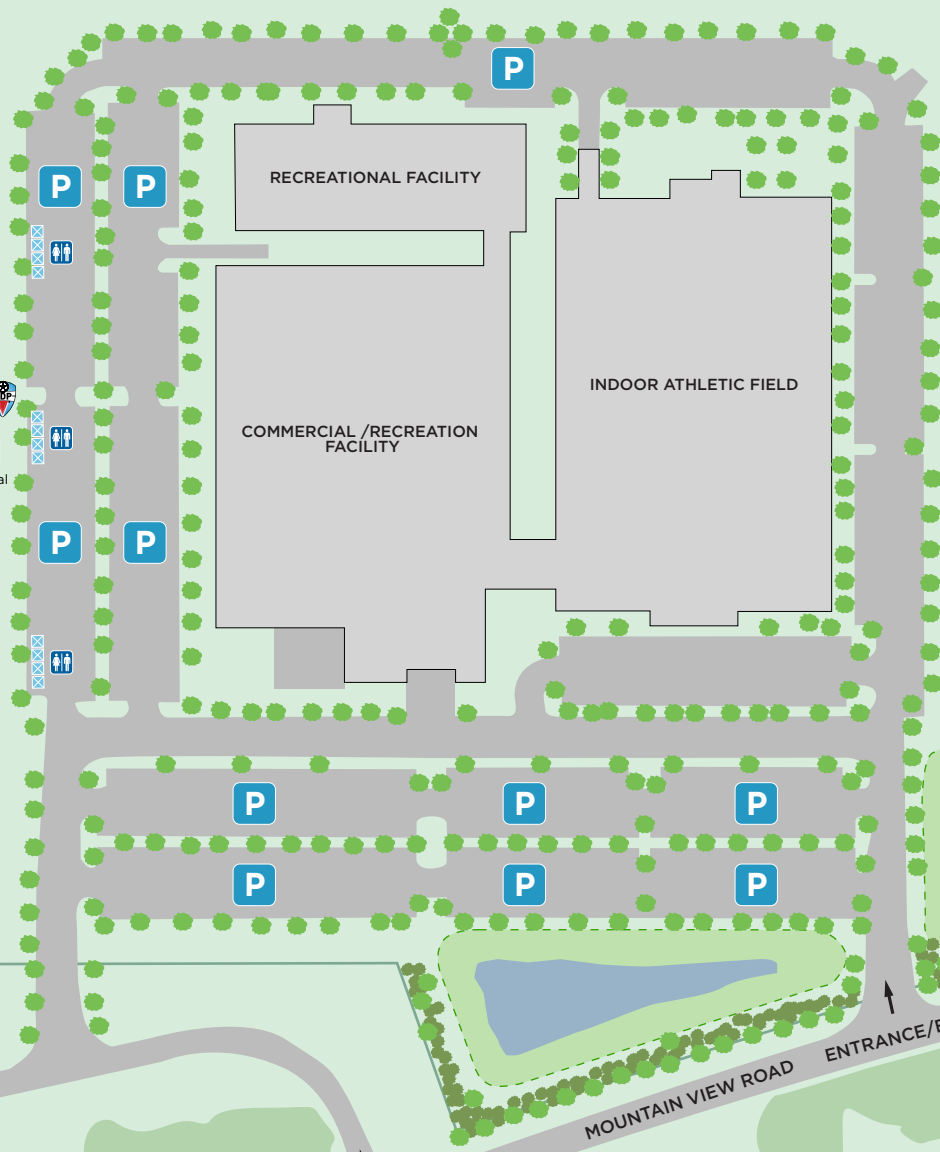

Iron Peak Sports & Events

EDP Spring Classic Girls | 8U-19U Girls | March 16-17, 2024

137 Mountain View Road, Hillsborough, NJ 08844

OXFORD PLACE

KEY

- 11v11 FIELDS
- RESTROOMS
- PARKING
- MEDICAL

- Refs
- HQ
- Medical

ENTRANCE/EXIT
MOUNTAIN VIEW ROAD
ENTRANCE/EXIT

edpsoccer.com/spring-classic

Watch for children & park in designated areas. Do not move signs, traffic cones or barriers. No pets. No smoking. No drugs or alcohol. No BBQ's or fires. No weapons or violence. No derogatory, foul or abusive language. Violators will be asked to leave the premises.