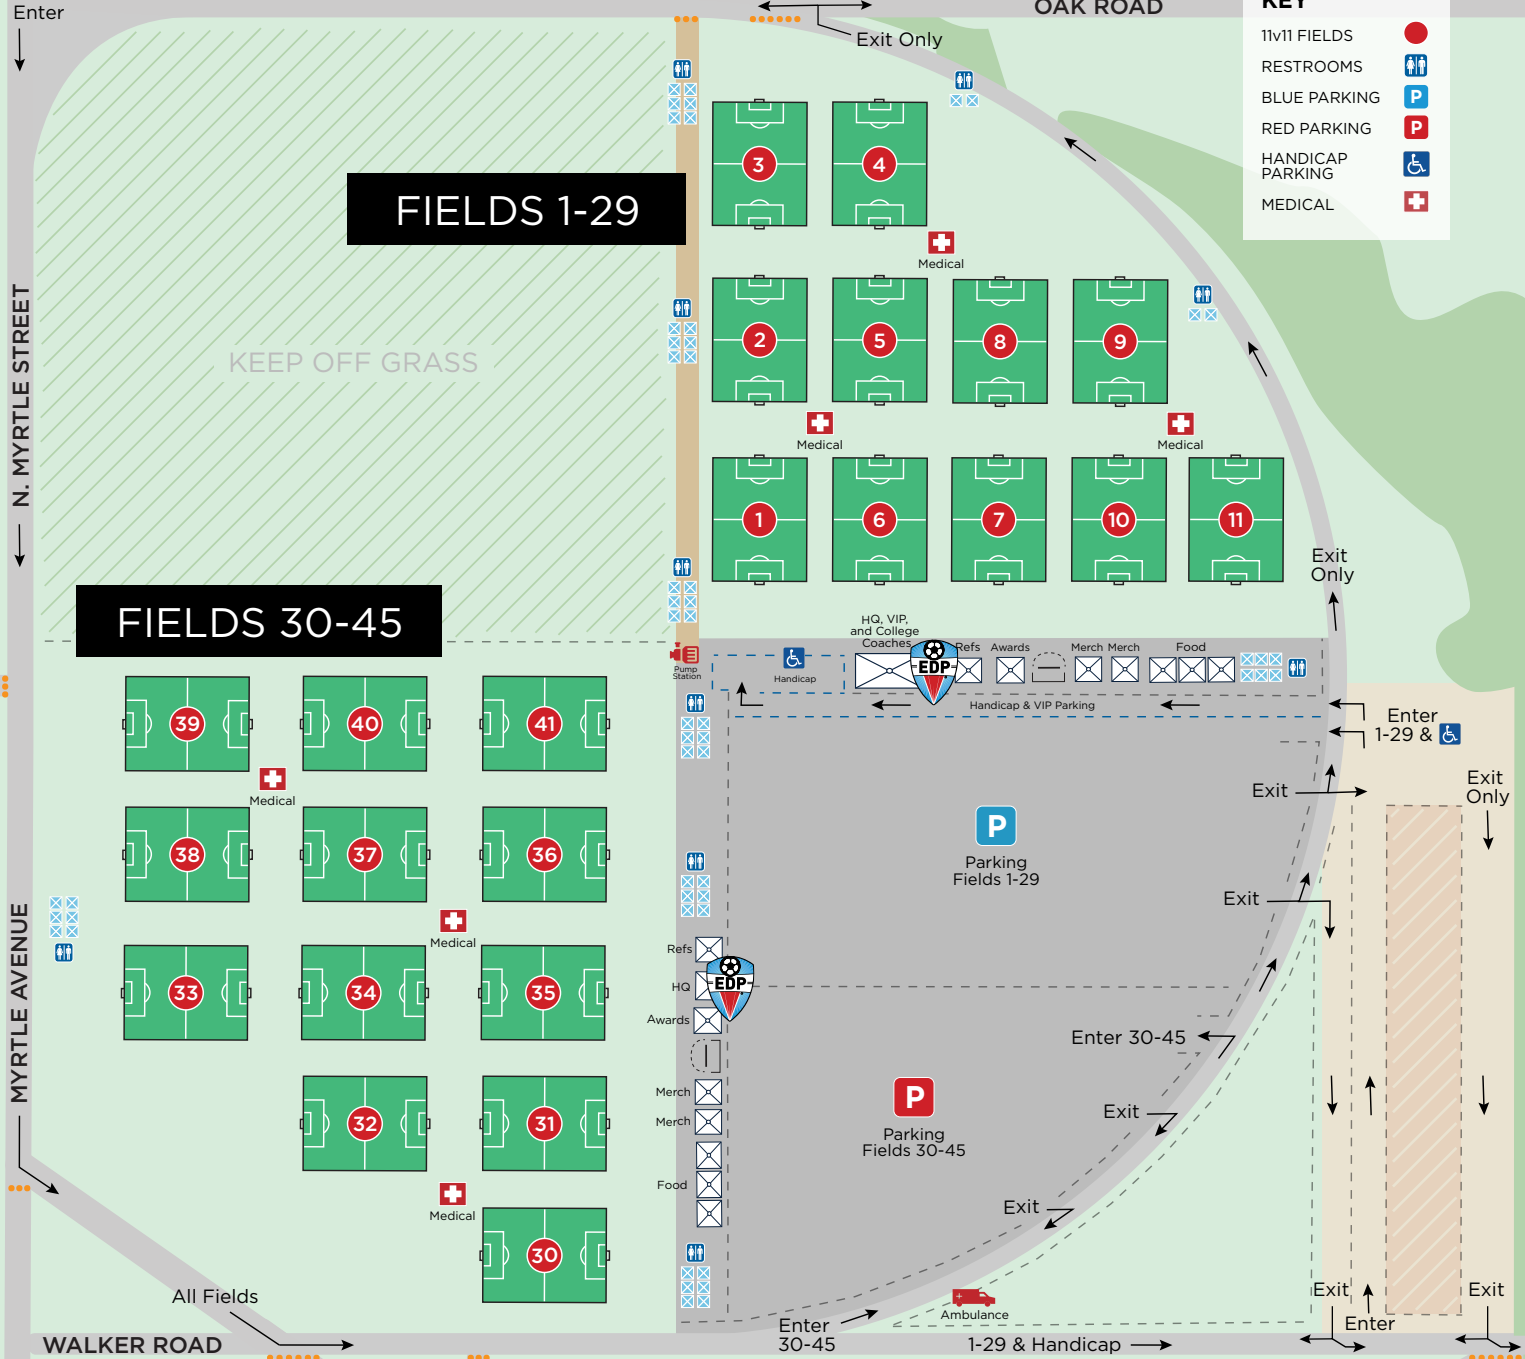

edpsoccer.com/easter-showcase