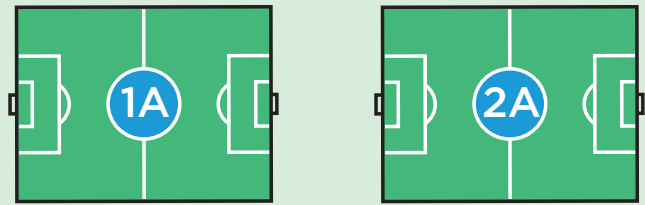

# Sawmill YMCA

EDP Fall Classic | 8U-19U Boys & Girls | November 12-13, 2022

185 Sawmill Road, Hamilton Township, NJ 08620

SAWMILL ROAD

**KEY**

- 7v7 FIELDS
- 9v9 FIELDS
- 11v11 FIELDS
- RESTROOMS
- PARKING LOT