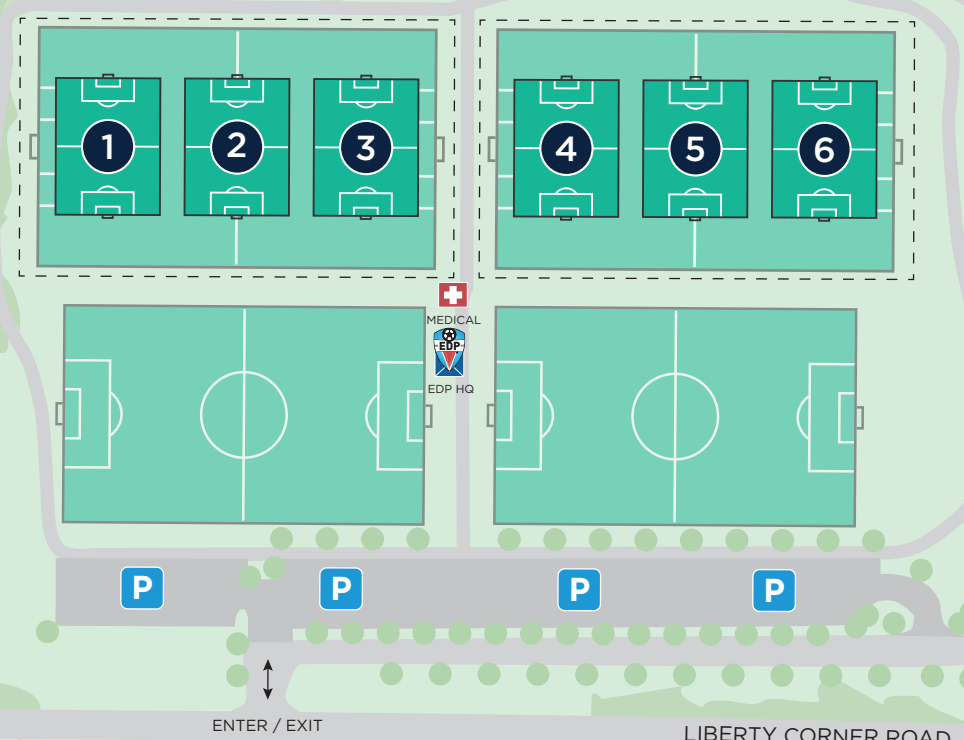

Mountain Park

EDP Winter 7's | 9U-19U Boys & Girls
 10 Mountain Road, Basking Ridge, NJ 07920

KEY

- 7v7 FIELDS 
- RESTROOMS 
- PARKING LOT 
- MEDICAL 
- FENCE 

edpsoccer.com/winter7s

Watch for children & park in designated areas. Do not move signs, traffic cones or barriers. No pets. No smoking. No drugs or alcohol. No BBQ's or fires. No weapons or violence. No derogatory, foul or abusive language. Violators will be asked to leave the premises.

MOUNTAIN ROAD
 ELM AVENUE