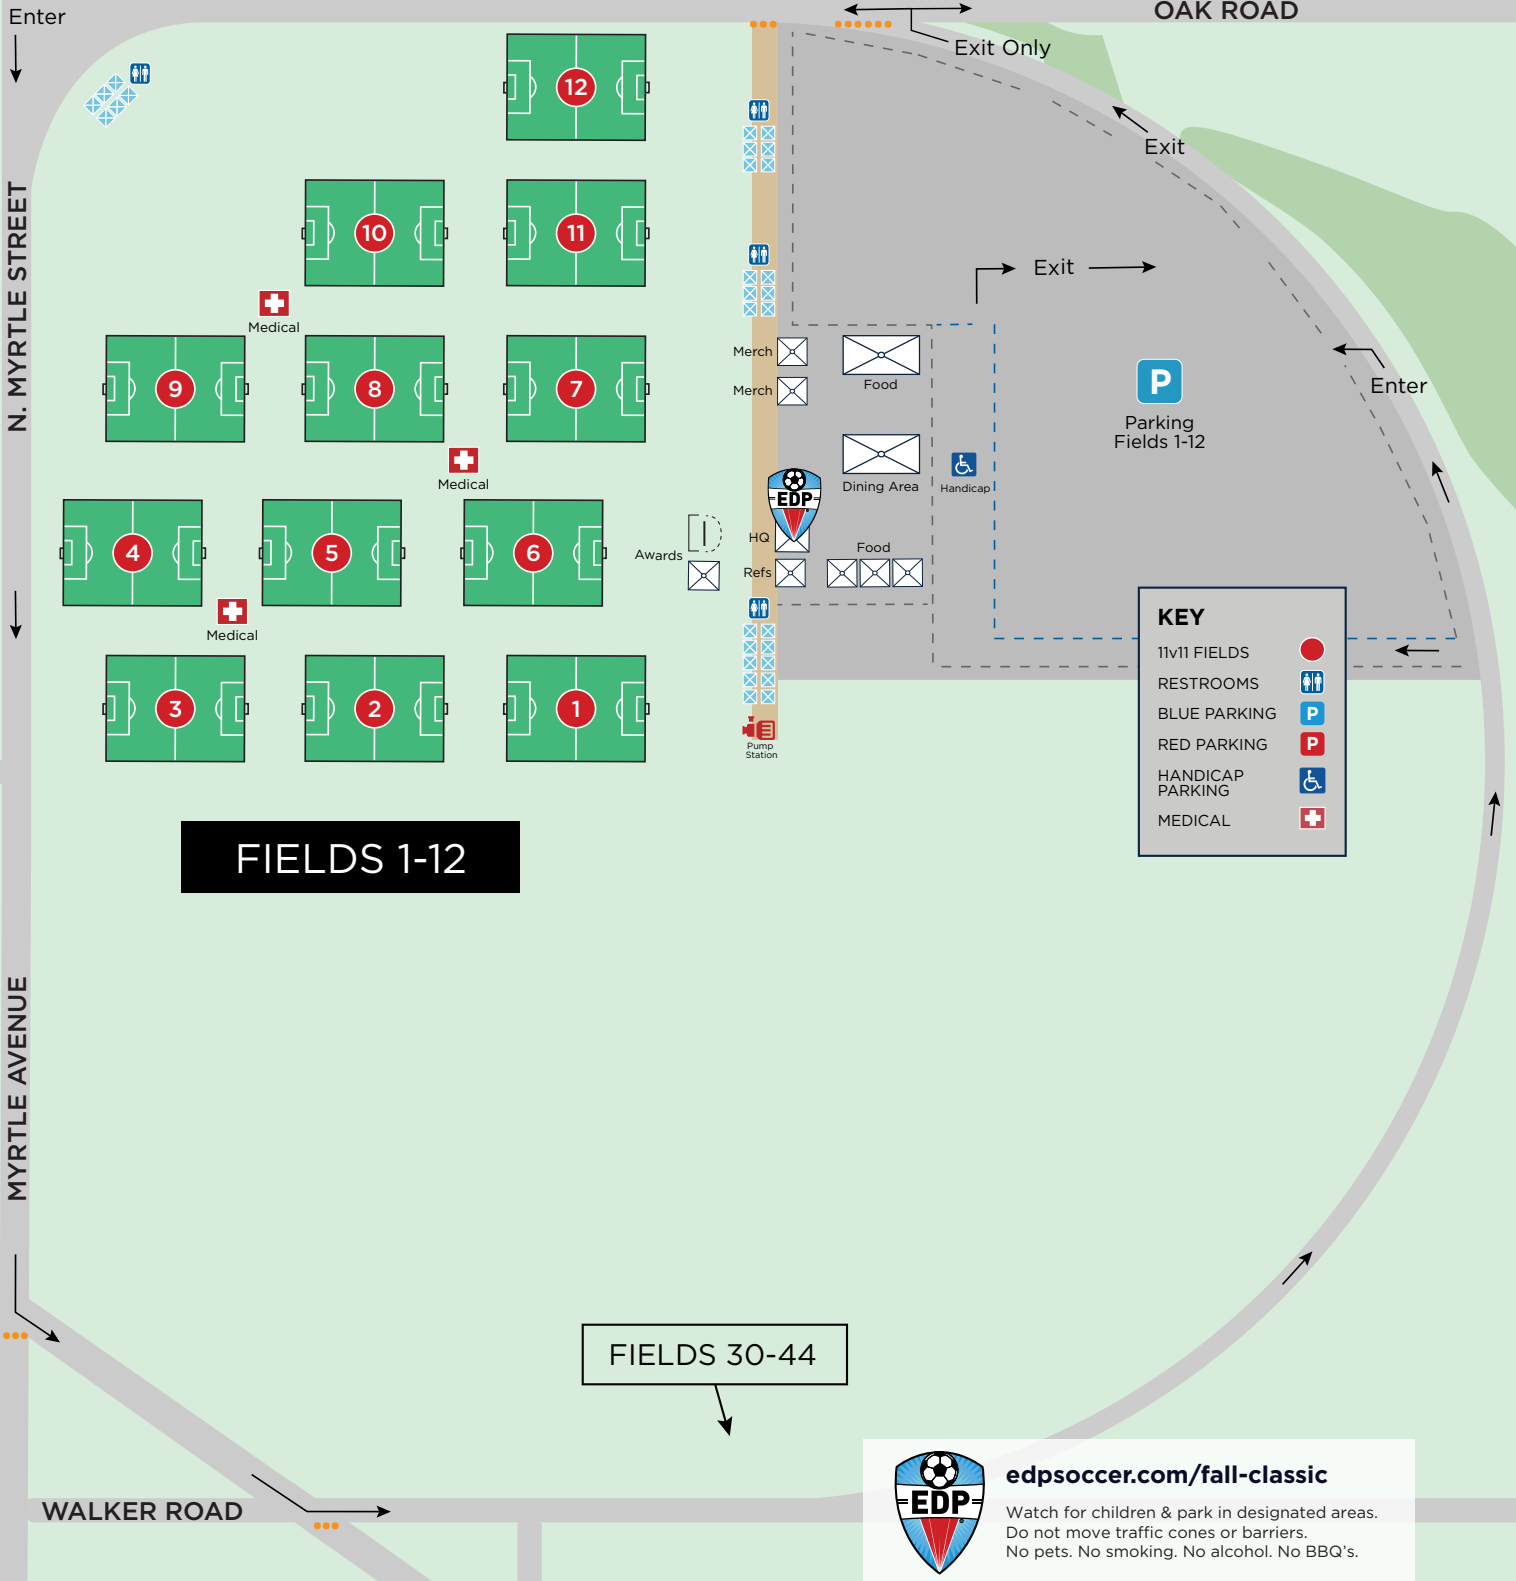

# Tuckahoe Turf Farms

EDP Fall Classic | 8U-19U Boys & Girls | November 12-13, 2022  
401 North Myrtle, Hammonton, NJ 08037

**FIELDS 1-12**

**FIELDS 30-44**

[edpsoccer.com/fall-classic](http://edpsoccer.com/fall-classic)  
Watch for children & park in designated areas.  
Do not move traffic cones or barriers.  
No pets. No smoking. No alcohol. No BBQ's.