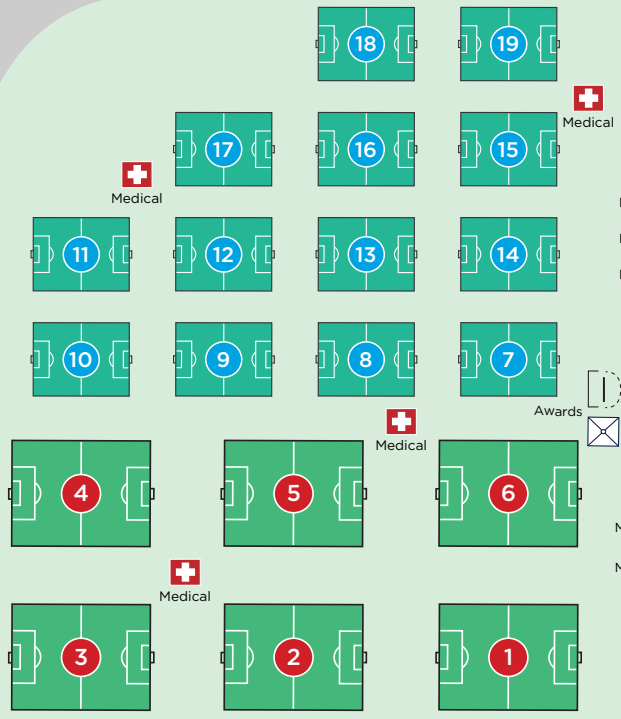

Tuckahoe Turf Farms

EDP Cup Fall | 8U-15U Boys & Girls | October 8-9, 2022
401 North Myrtle, Hammonton, NJ 08037

Enter

N. MYRTLE STREET

MYRTLE AVENUE

OAK ROAD

WALKER ROAD

FIELDS 1-19

FIELDS 30-39

- Medical
- Food
- Food
- Food
- HQ
- Refs
- Merch
- Merch
- Pump Station

KEY	
9v9 FIELDS	
11v11 FIELDS	
RESTROOMS	
BLUE PARKING	
RED PARKING	
HANDICAP PARKING	
MEDICAL	

edpsoccer.com/cup-fall
Watch for children & park in designated areas.
Do not move traffic cones or barriers.
No pets. No smoking. No alcohol. No BBQ's.