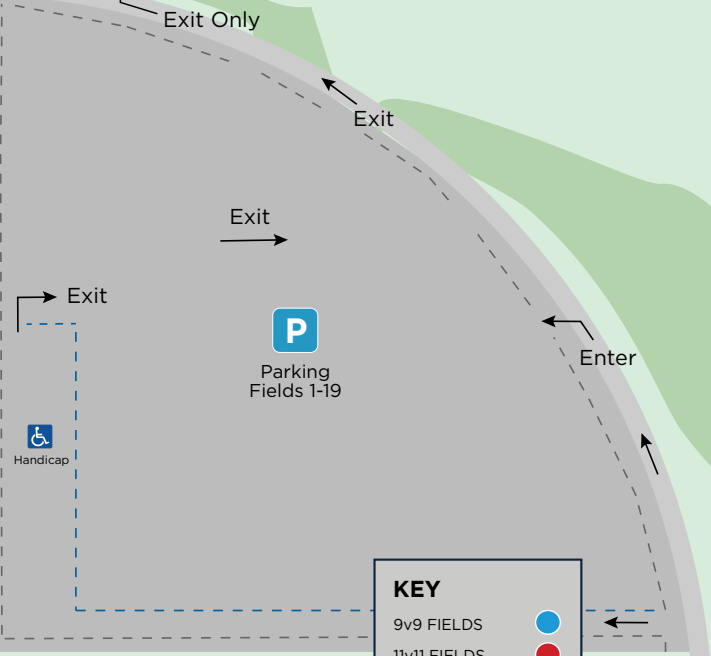

Tuckahoe Turf Farms

EDP Cup Fall | 8U-15U Boys & Girls | October 8-9, 2022
401 North Myrtle, Hammonton, NJ 08037

Enter

N. MYRTLE STREET

MYRTLE AVENUE

OAK ROAD

WALKER ROAD

FIELDS 1-19

FIELDS 30-39

- Medical
- Food
- Food
- Food
- HQ
- Refs
- Merch
- Merch
- Pump Station

KEY	
9v9 FIELDS	
11v11 FIELDS	
RESTROOMS	
BLUE PARKING	
RED PARKING	
HANDICAP PARKING	
MEDICAL	

edpsoccer.com/cup-fall
Watch for children & park in designated areas.
Do not move traffic cones or barriers.
No pets. No smoking. No alcohol. No BBQ's.