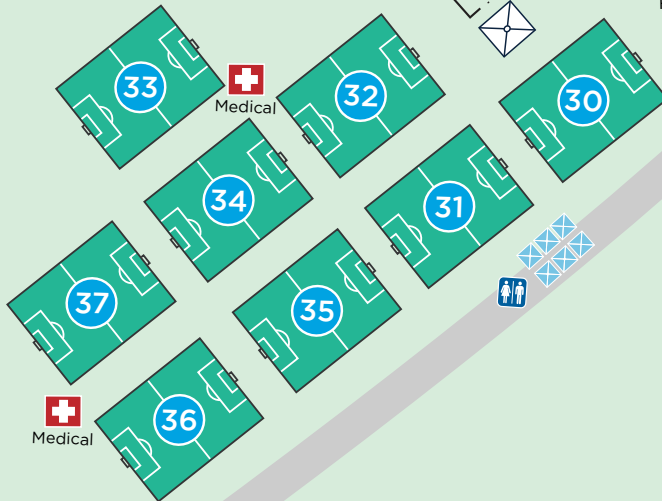

Tuckahoe Turf Farms

EDP Fall Kickoff NJ | 8U-15U Boys & Girls | August 27-28, 2022
401 North Myrtle, Hammonton, NJ 08037

FIELDS 30-37

MYRTLE AVENUE

Exit Only

Parking
Fields 30-37

Handicap

Food

Food Trucks

Merch

Merch

HQ

Refs

Awards

Enter Only

UNION ROAD

KEY	
9V9 FIELDS	
RESTROOMS	
RED PARKING	
HANDICAP PARKING	
MEDICAL	

edpsoccer.com/fall-kickoff-nj

Watch for children & park in designated areas.
Do not move traffic cones or barriers.
No pets. No smoking. No alcohol. No BBQ's.