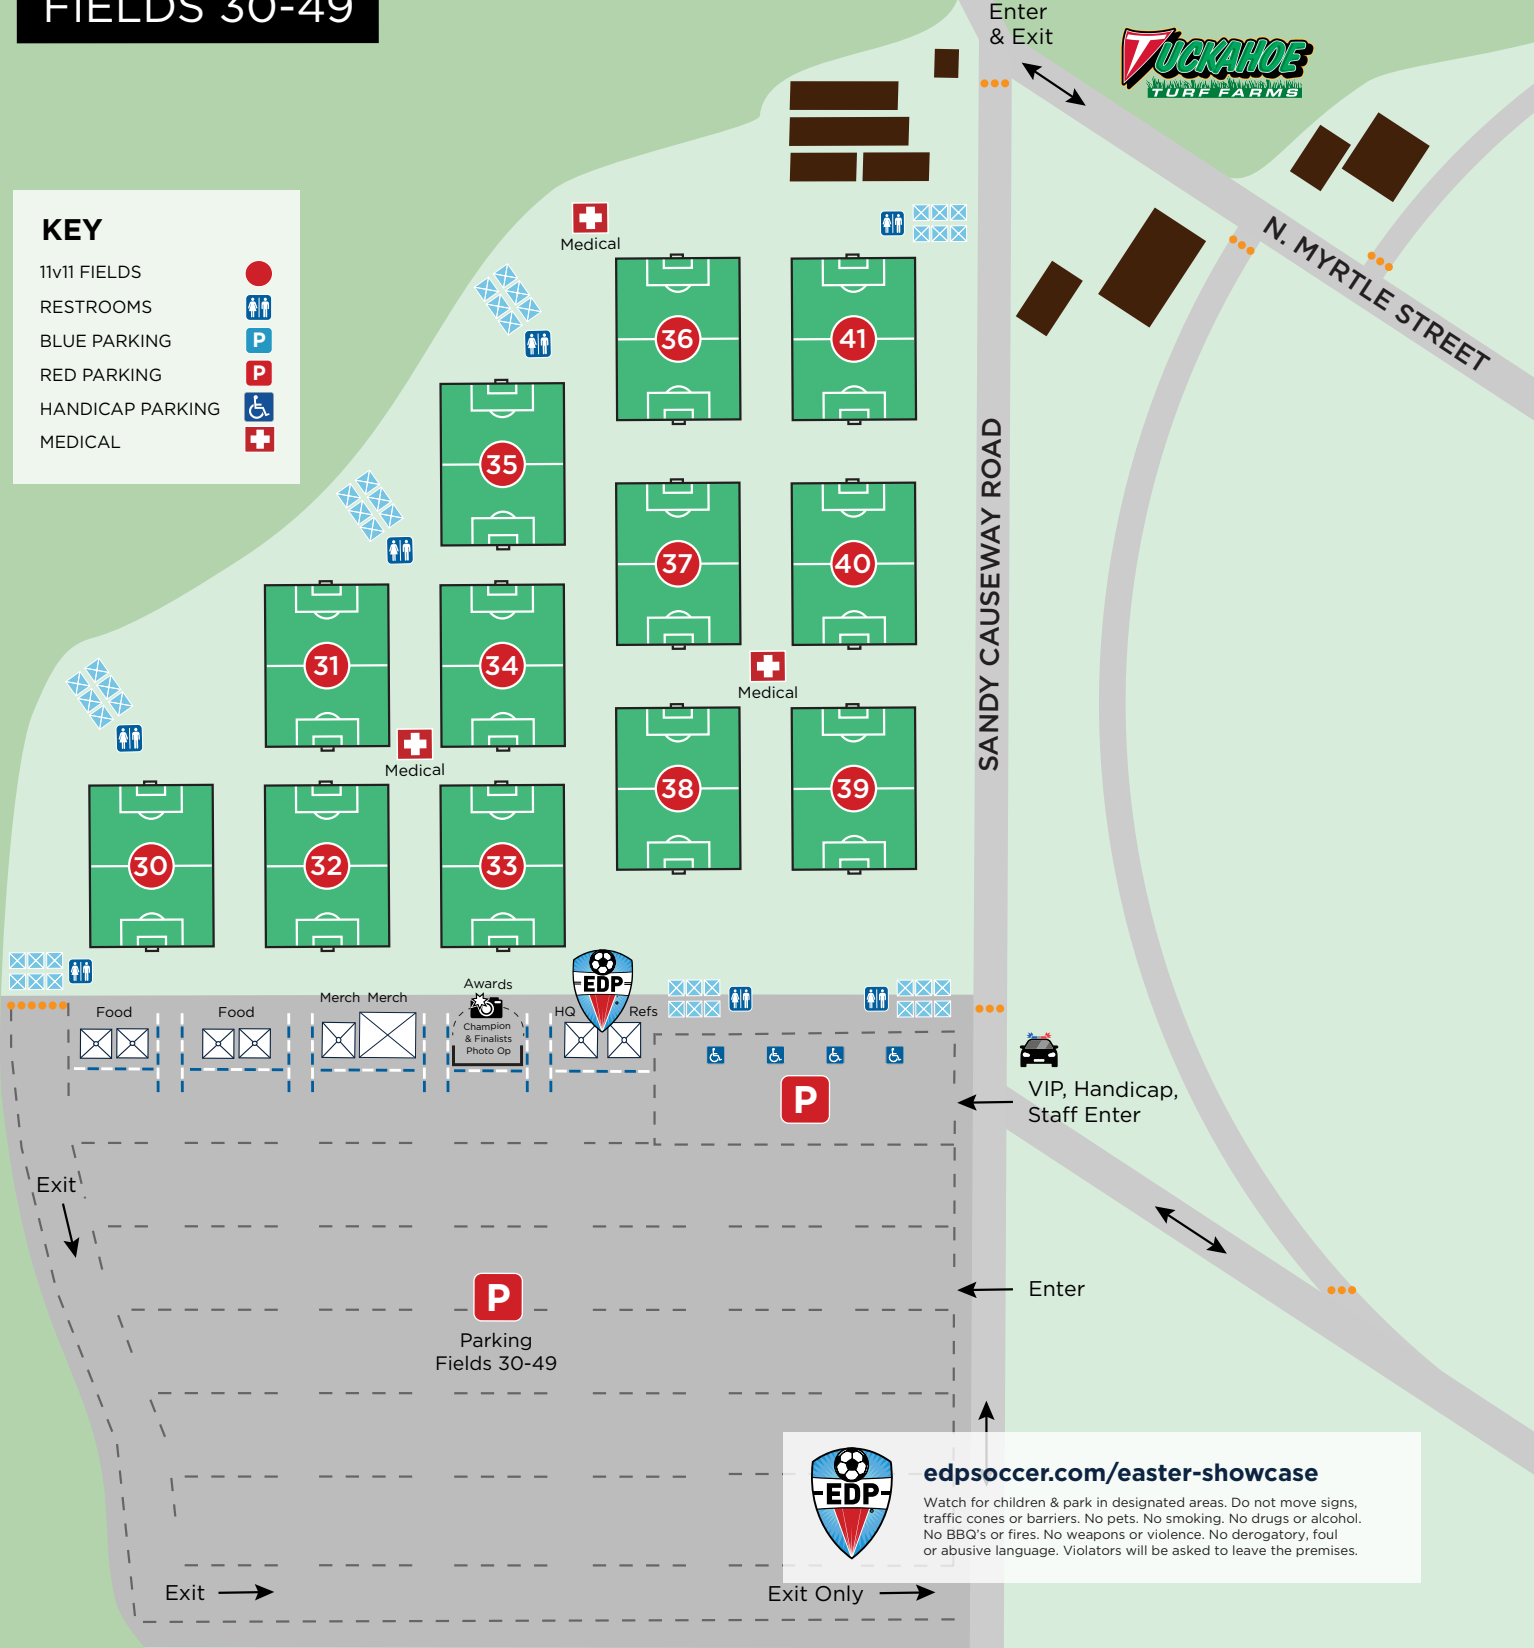

Tuckahoe Turf Farms

EDP Easter Showcase 2025 | 13U-19U Boys & Girls | April 18-19, 2025
 401 North Myrtle, Hammonton, NJ 08037

FIELDS 30-49

KEY

- 11v11 FIELDS
- RESTROOMS
- BLUE PARKING
- RED PARKING
- HANDICAP PARKING
- MEDICAL

edpsoccer.com/easter-showcase

Watch for children & park in designated areas. Do not move signs, traffic cones or barriers. No pets. No smoking. No drugs or alcohol. No BBQ's or fires. No weapons or violence. No derogatory, foul or abusive language. Violators will be asked to leave the premises.