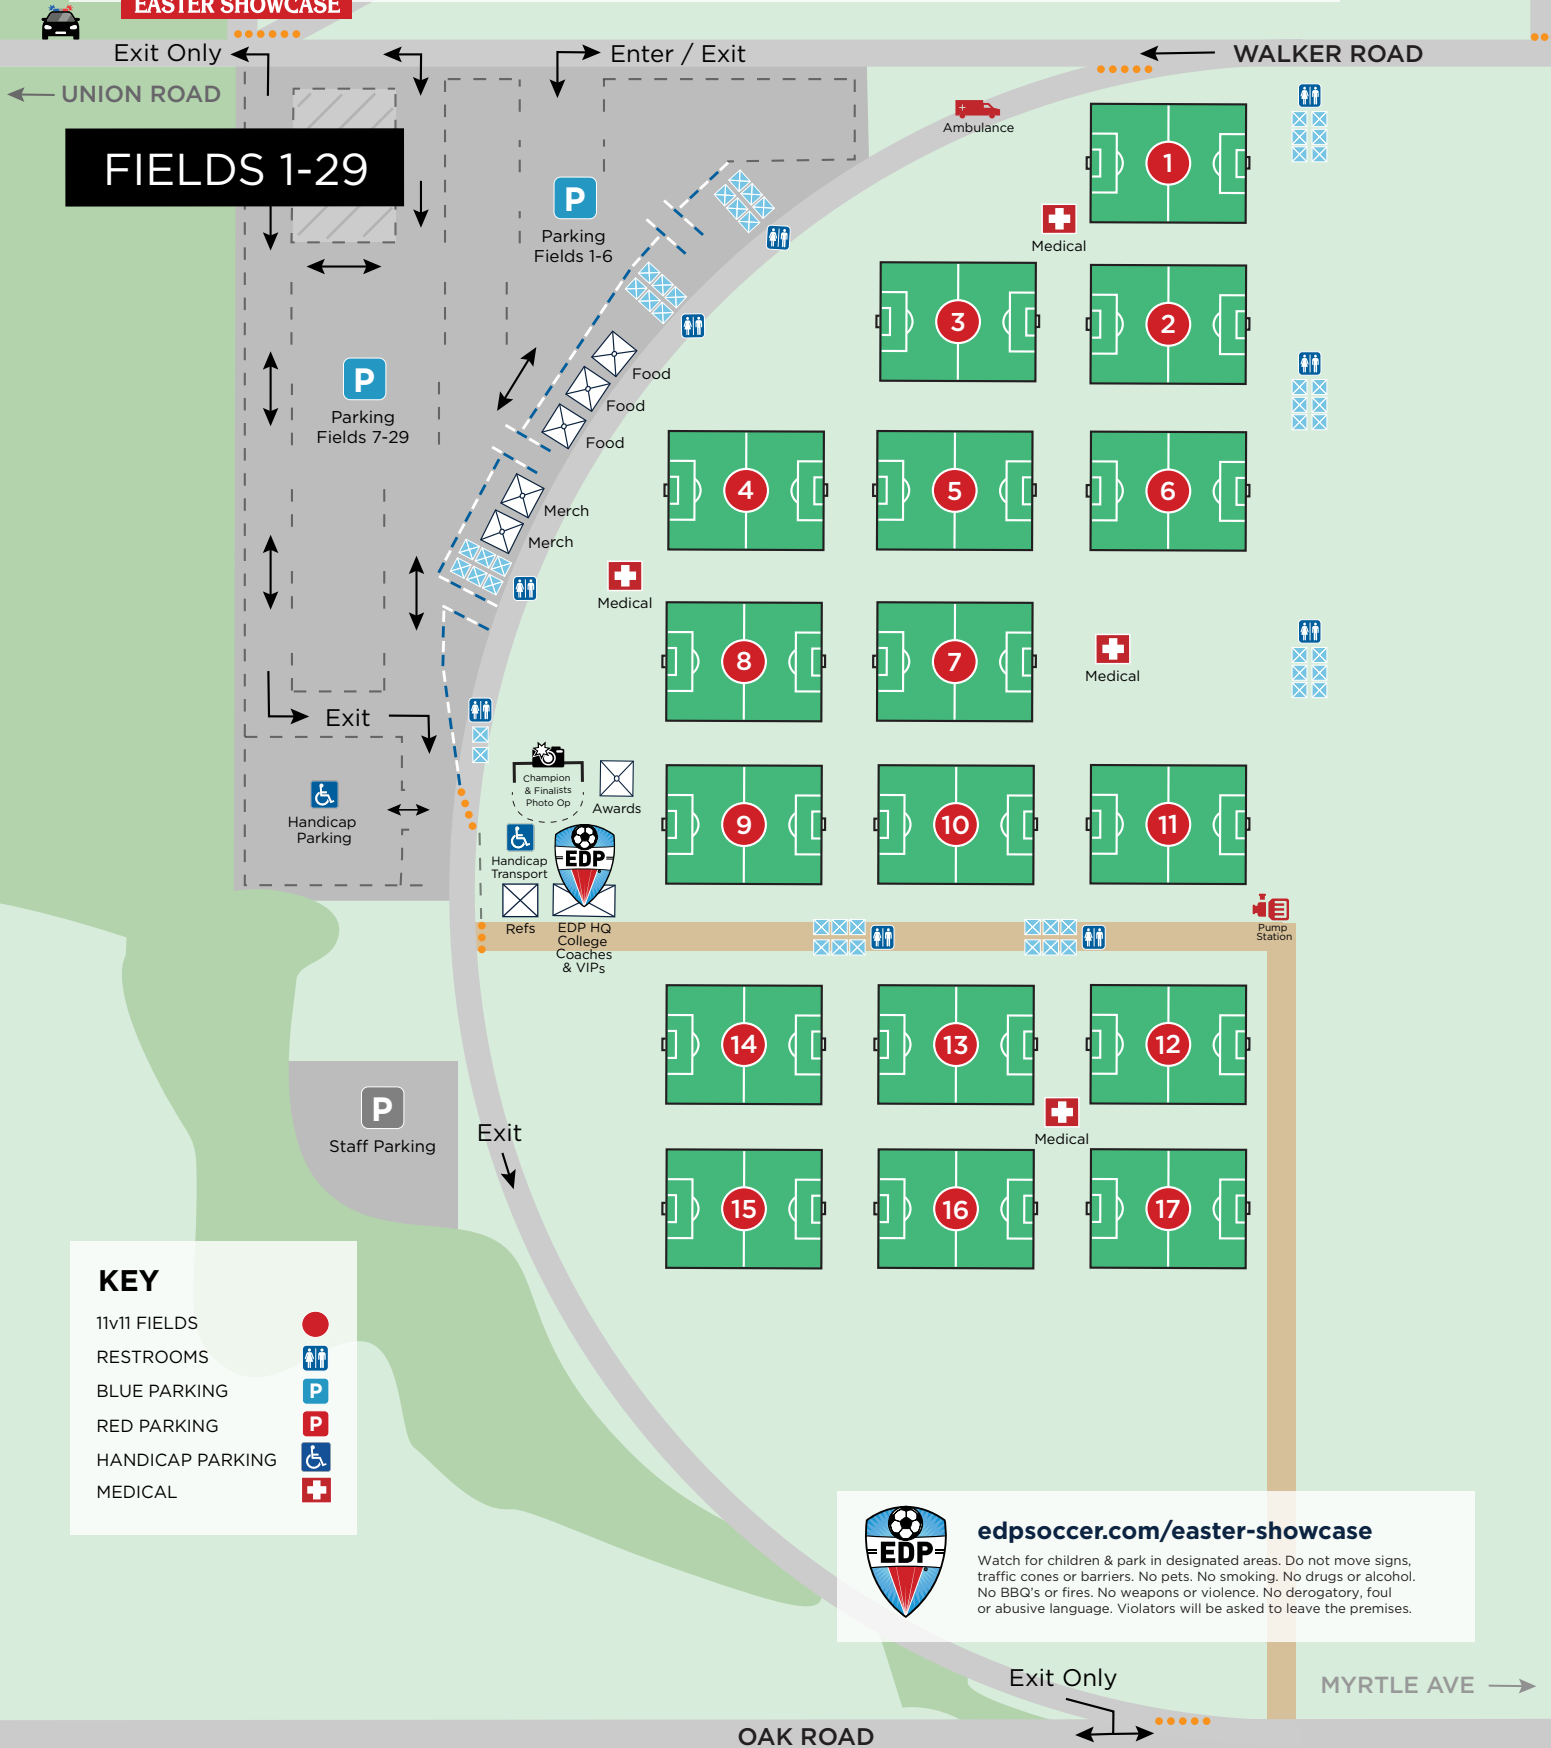

# Tuckahoe Turf Farms

EDP Easter Showcase 2025 | 13U-19U Boys & Girls | April 18-19, 2025  
401 North Myrtle, Hammonton, NJ 08037

**KEY**

- 11V1 FIELDS
- RESTROOMS
- BLUE PARKING
- RED PARKING
- HANDICAP PARKING
- MEDICAL

[edsoccer.com/easter-showcase](http://edsoccer.com/easter-showcase)

Watch for children & park in designated areas. Do not move signs, traffic cones or barriers. No pets. No smoking. No drugs or alcohol. No BBQ's or fires. No weapons or violence. No derogatory, foul or abusive language. Violators will be asked to leave the premises.