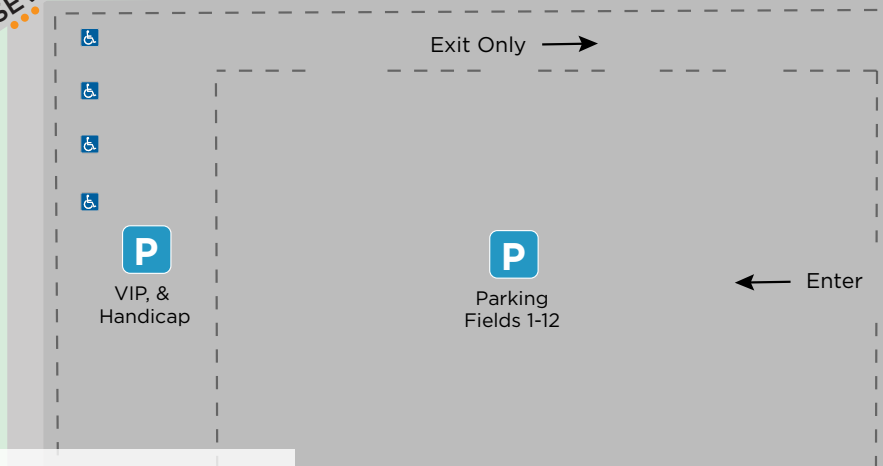

Tuckahoe Turf Farms

EDP Fall Kickoff NJ | 8U-15U Boys & Girls | August 27-28, 2022
 401 North Myrtle, Hammonton, NJ 08037

PINE ROAD →

FIELDS 1-12

KEY	
7v7 FIELDS	
11v11 FIELDS	
RESTROOMS	
BLUE PARKING	
RED PARKING	
HANDICAP PARKING	
MEDICAL	

Tuckahoe Turf Farms

Enter & Exit

N. MYRTLE STREET

SANDY CAUSEWAY ROAD

Enter & Exit
 OAK ROAD

edpsoccer.com/fall-kickoff-nj

Watch for children & park in designated areas.
 Do not move traffic cones or barriers.
 No pets. No smoking. No alcohol. No BBQ's.