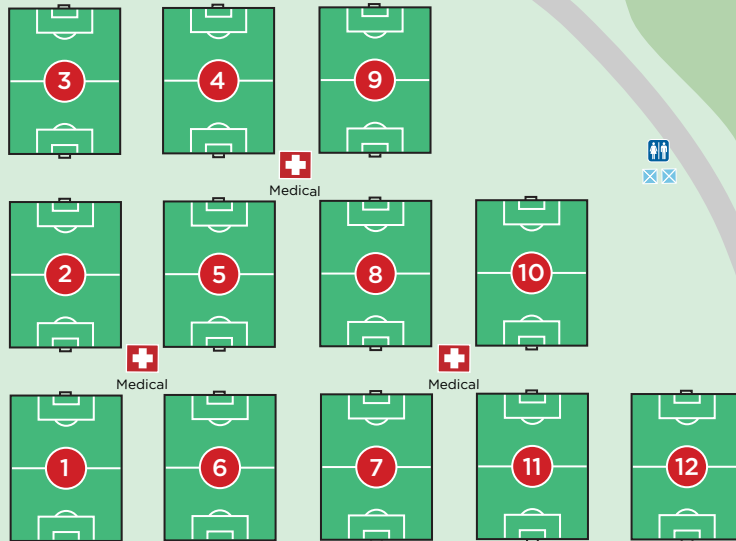

KEY

- 11v11 FIELDS 
- RESTROOMS 
- BLUE PARKING 
- HANDICAP PARKING 
- MEDICAL 

SANDY CAUSEWAY ROAD

FIELDS 30-45

KEEP OFF GRASS

N. MYRTLE STREET

edpsoccer.com/usys-regional-showcase-nj

Watch for children & park in designated areas. Do not move signs, traffic cones or barriers. No pets. No smoking. No drugs or alcohol. No BBQ's or fires. No weapons or violence. No derogatory, foul or abusive language. Violators will be asked to leave the premises.