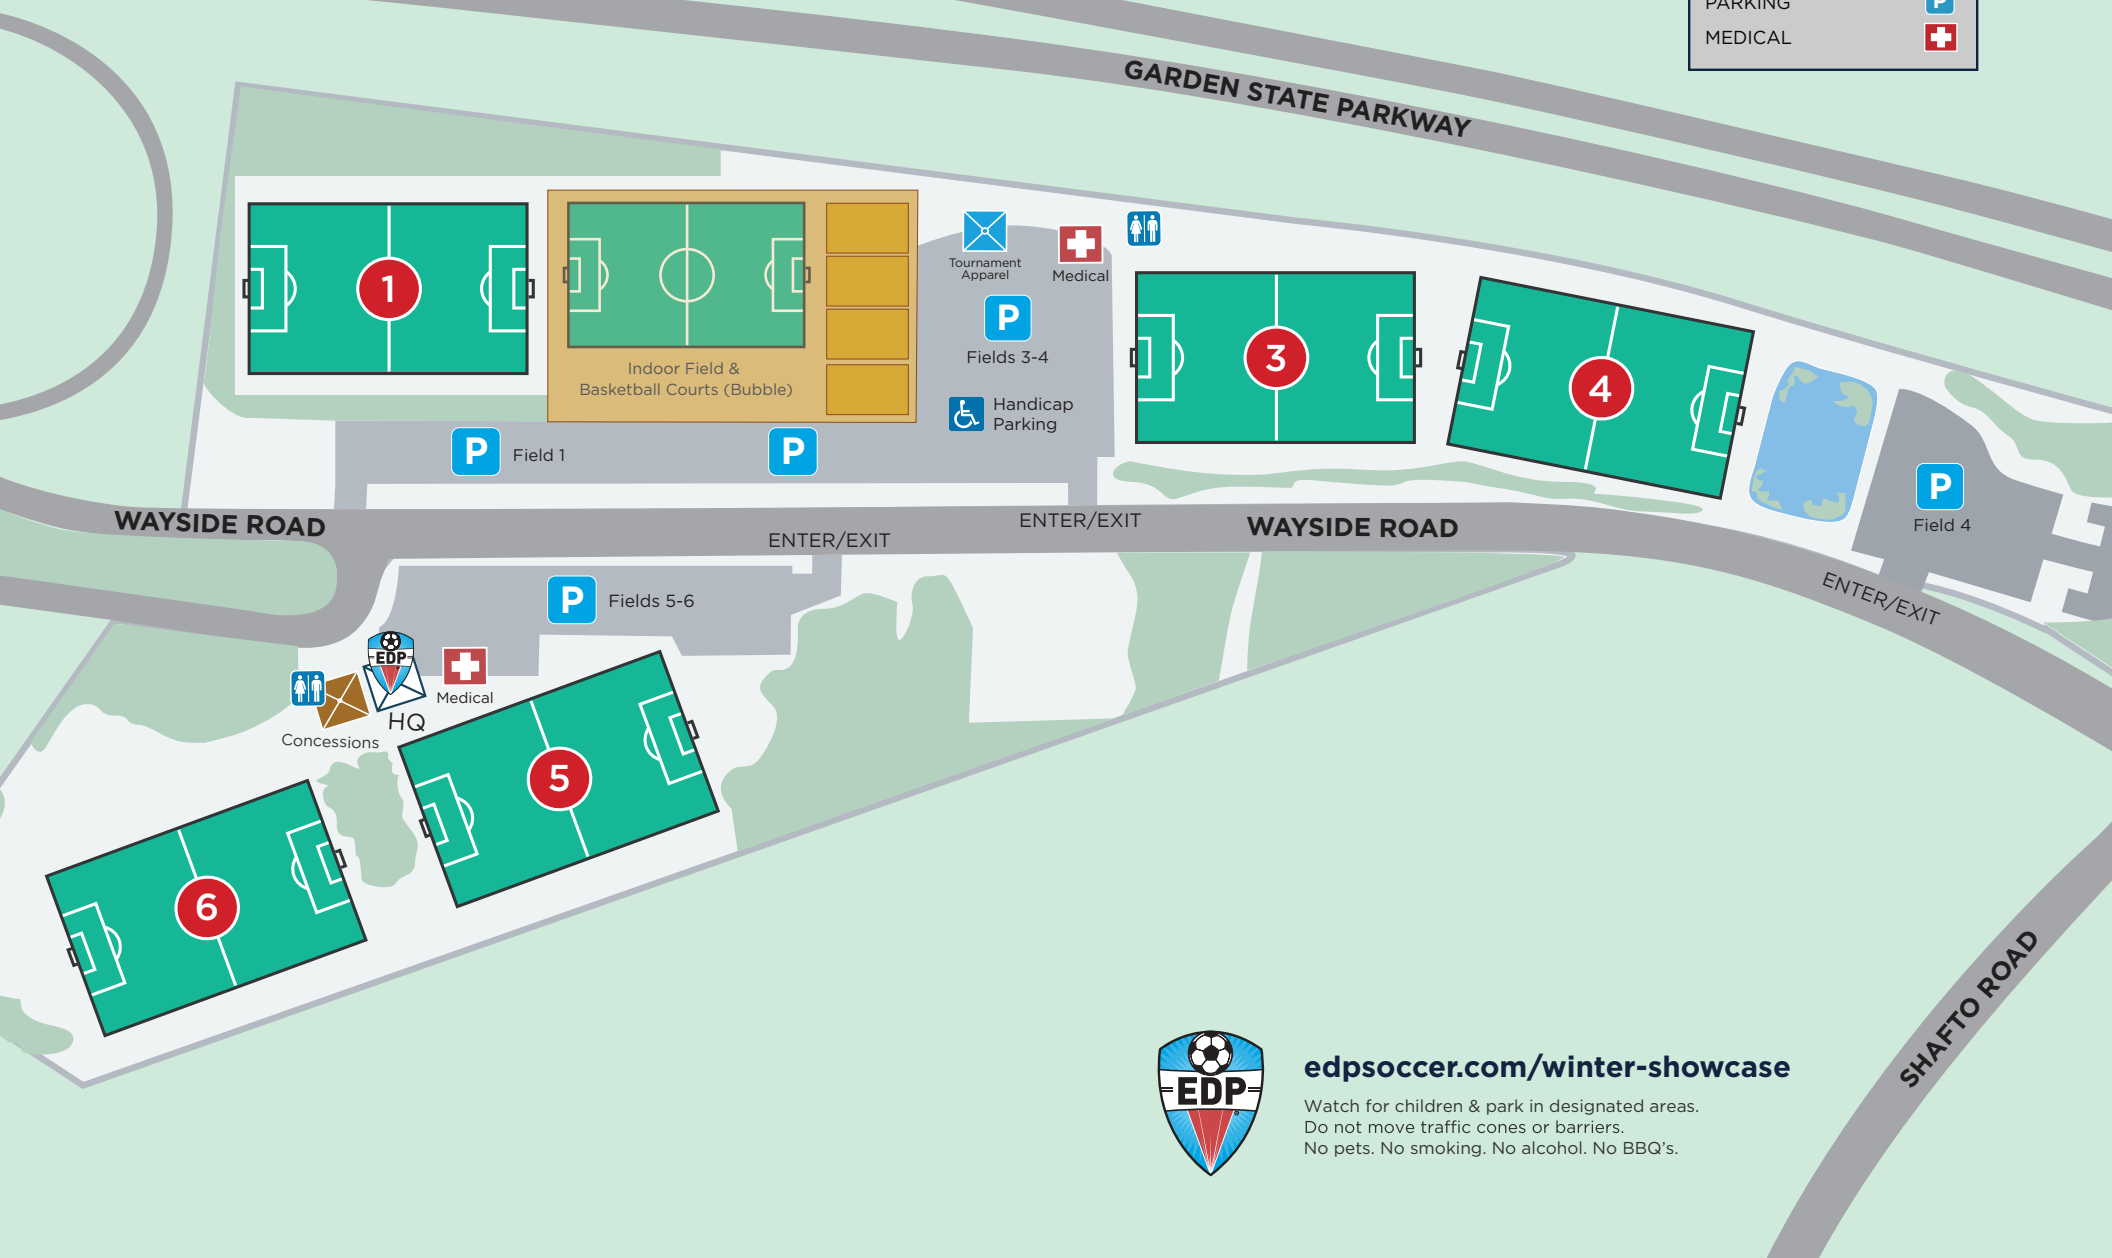

EDP Winter Showcase

Capelli Sports Complex: 1659 Wayside Rd, Tinton Falls, NJ 07712
17U-19U Boys & Girls | February 17-18, 2024

KEY

- 11v11 FIELDS
- RESTROOMS
- PARKING
- MEDICAL

edpsoccer.com/winter-showcase

Watch for children & park in designated areas.
Do not move traffic cones or barriers.
No pets. No smoking. No alcohol. No BBQ's.