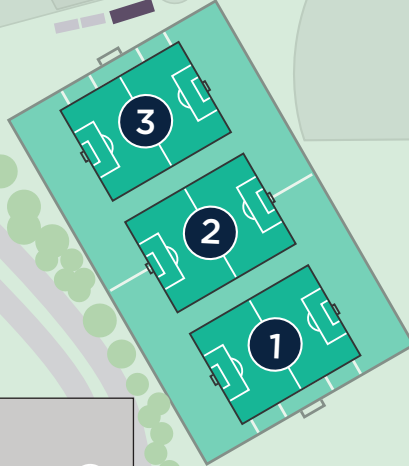

Ranney School

EDP Winter 7's | 9U-19U Boys & Girls | February 5, 2023
235 Hope Road, Tinton Falls, NJ 07724

CHURCHILL DOWNS DRIVE

KEY

- 7v7 FIELDS
- RESTROOMS
- PARKING LOT
- MEDICAL
- FENCE - - - -

SOCIETY HILL WAY

P

P

P

P

P

edsoccer.com/winter7s
Watch for children & park in designated areas.
Do not move traffic cones or barriers.
No chairs or tents on turf surfaces.
No pets. No smoking. No alcohol. No BBQ's.

ENTER / EXIT

HOPE ROAD