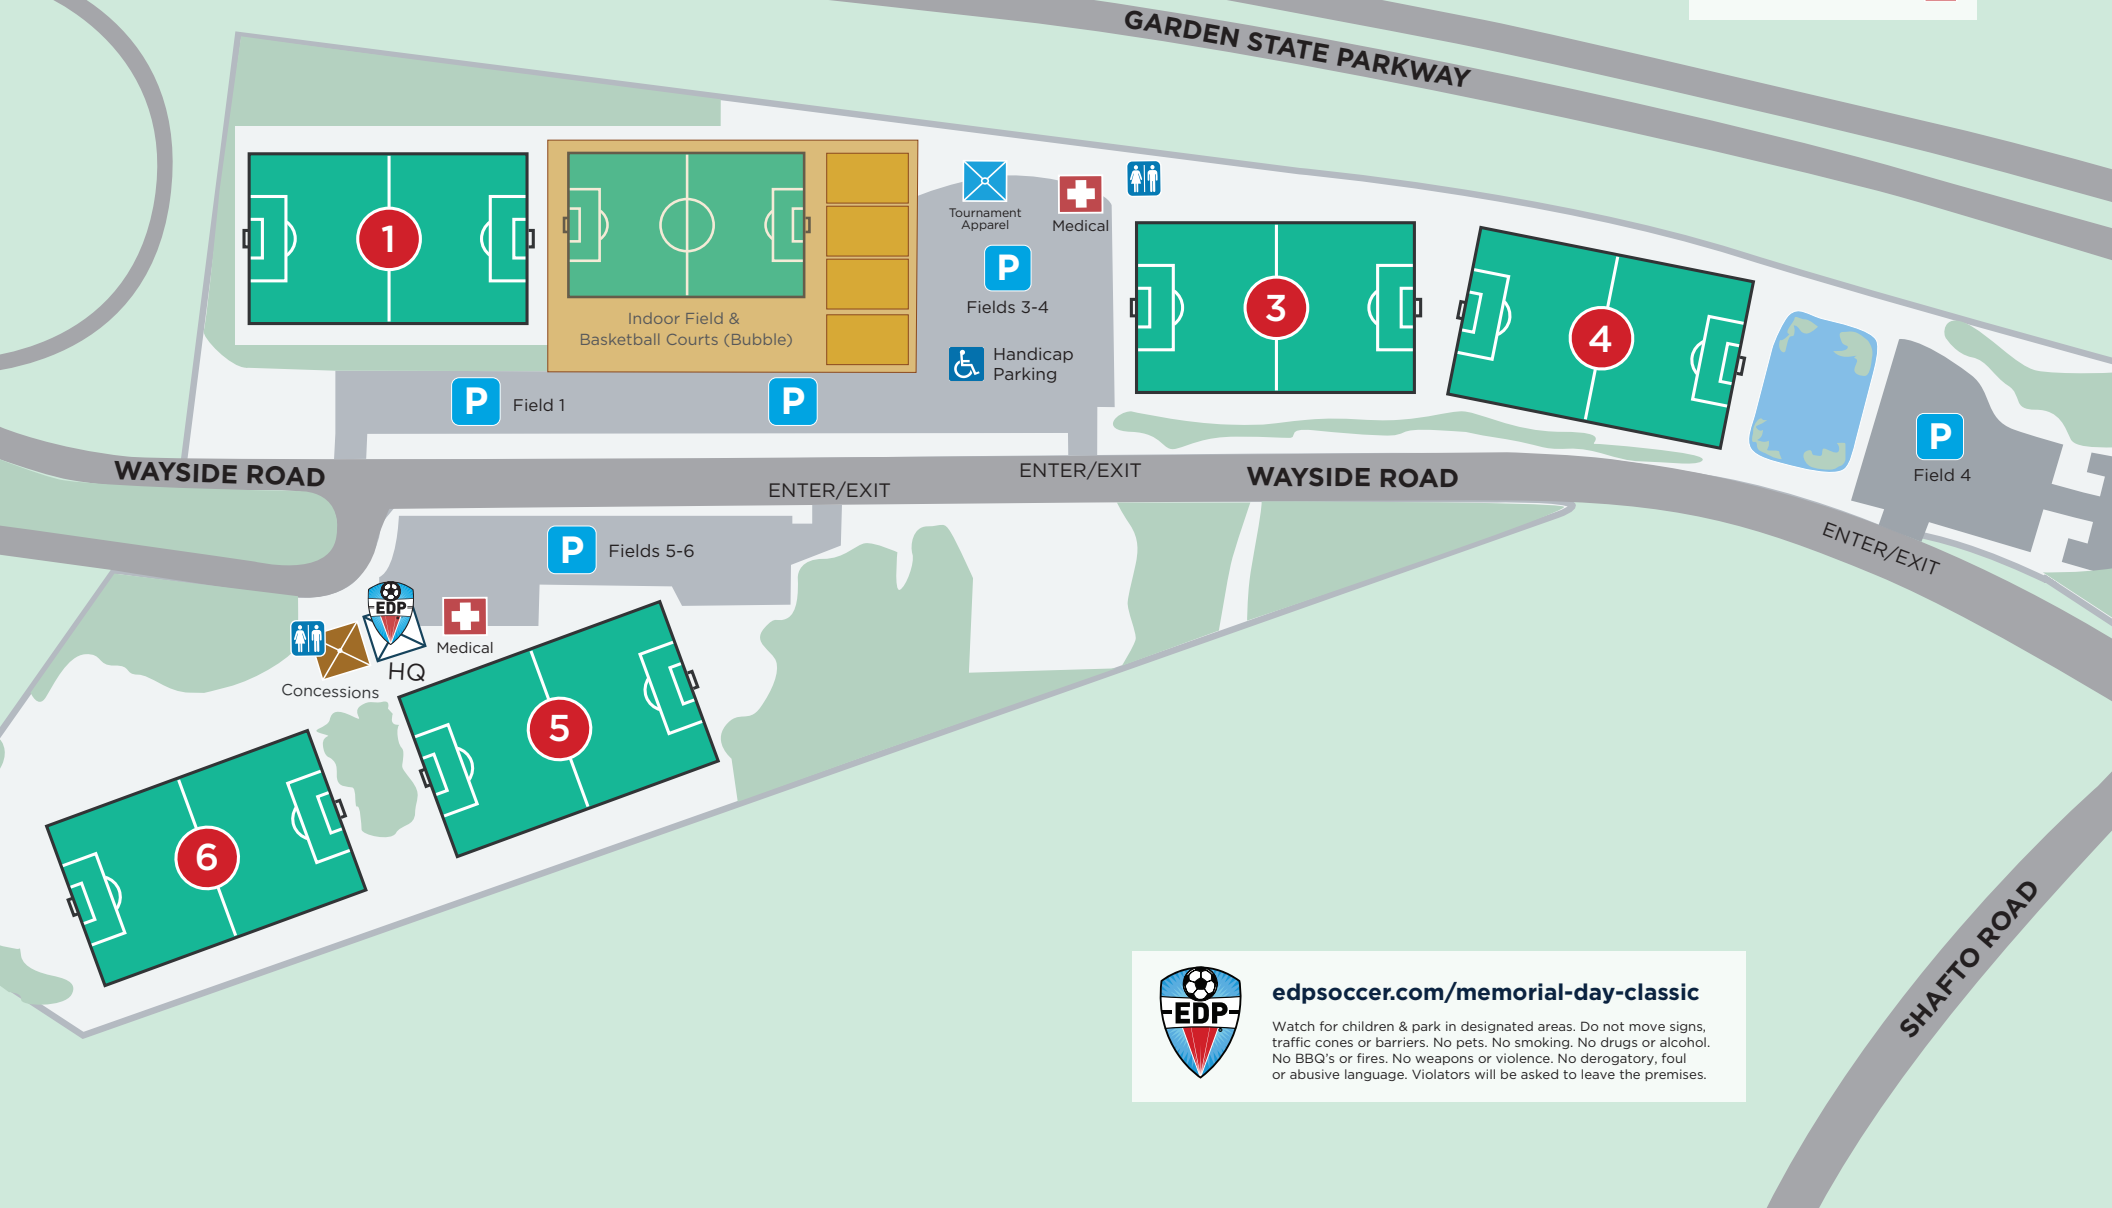

Capelli Sports Complex

EDP Memorial Day Classic | 8U-19U Boys & Girls | May 25-26, 2024

Capelli Sports Complex: 1659 Wayside Rd, Tinton Falls, NJ 07712

KEY

11v11 FIELDS

RESTROOMS

PARKING

MEDICAL

GARDEN STATE PARKWAY

WAYSIDE ROAD

WAYSIDE ROAD

SHAFTO ROAD

edpsoccer.com/memorial-day-classic

Watch for children & park in designated areas. Do not move signs, traffic cones or barriers. No pets. No smoking. No drugs or alcohol. No BBQ's or fires. No weapons or violence. No derogatory, foul or abusive language. Violators will be asked to leave the premises.