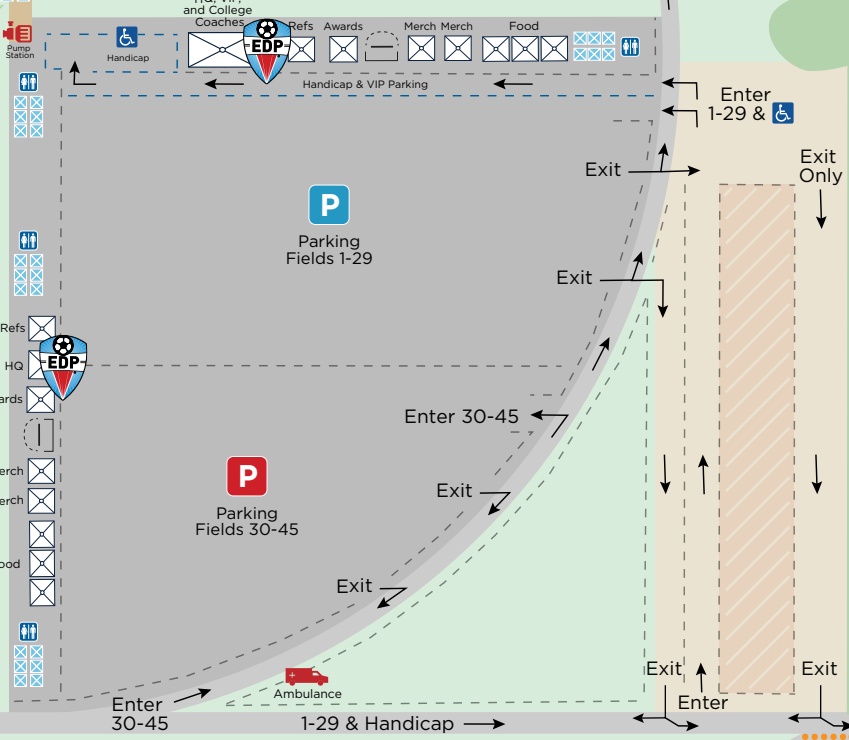

FIELDS 30-45

Enter
N. MYRTLE STREET
MYRTLE AVENUE
WALKER ROAD

OAK ROAD

Exit Only

Exit Only

Enter 1-29 &

Exit

Exit

Enter 30-45

Exit

Exit

Enter 30-45

1-29 & Handicap

Exit

Enter

Exit

Exit

FIELDS 50-55

edpsoccer.com/spring-classic