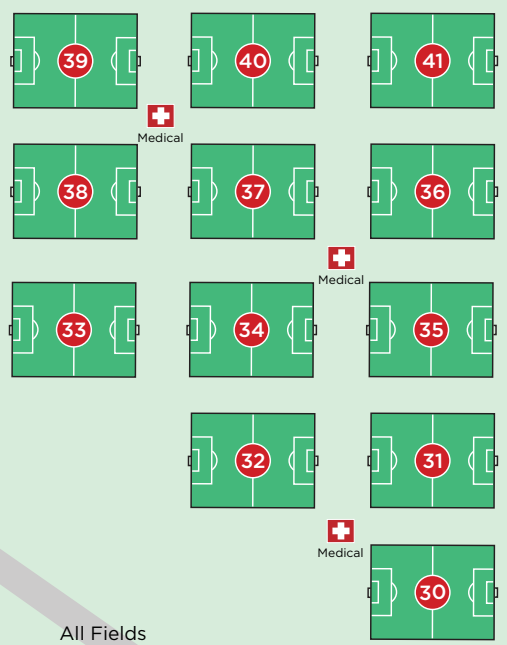

FIELDS 30-45

Enter
N. MYRTLE STREET
MYRTLE AVENUE
WALKER ROAD

OAK ROAD

Exit Only

Exit Only

Enter 1-29 &

Exit

Exit

Enter 30-45

Exit

Exit

Enter 30-45

1-29 & Handicap

Exit

Enter

Exit

Exit

FIELDS 50-55

edpsoccer.com/spring-classic