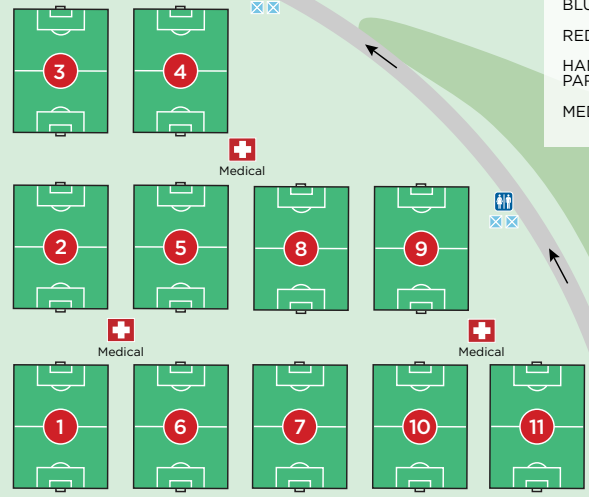

FIELDS 30-45

Enter
N. MYRTLE STREET
MYRTLE AVENUE
WALKER ROAD

OAK ROAD

Exit Only

Exit Only

Enter 1-29 &

Exit

Exit

Enter 30-45

Exit

Exit

Enter 30-45

1-29 & Handicap

Exit

Enter

Exit

Exit

FIELDS 50-55

edpsoccer.com/spring-classic