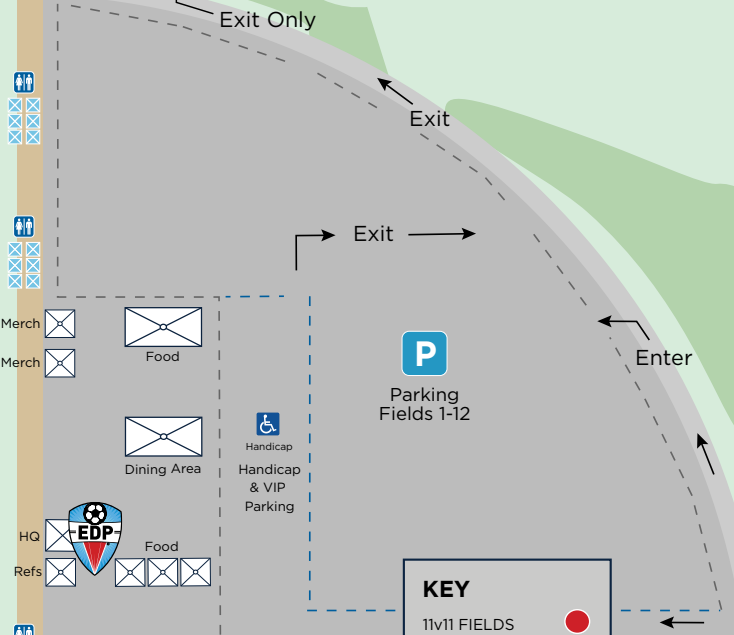

Tuckahoe Turf Farms

EDP Spring Classic | 8U-19U Boys | March 25-26, 2023
 401 North Myrtle, Hammonton, NJ 08037

Enter

N. MYRTLE STREET

MYRTLE AVENUE

OAK ROAD

WALKER ROAD

FIELDS 1-12

FIELDS 30-44

KEY	
11v11 FIELDS	
RESTROOMS	
BLUE PARKING	
RED PARKING	
HANDICAP PARKING	
MEDICAL	

edpsoccer.com/spring-classic

Watch for children & park in designated areas.
 Do not move traffic cones or barriers.
 No pets. No smoking. No alcohol. No BBQ's.