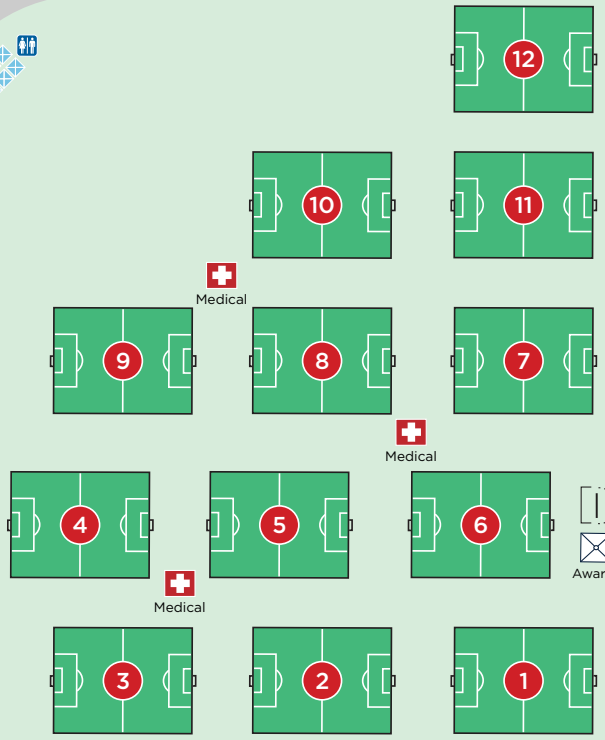

Tuckahoe Turf Farms

EDP Spring Classic | 8U-19U Boys | March 25-26, 2023
 401 North Myrtle, Hammonton, NJ 08037

Enter

N. MYRTLE STREET

MYRTLE AVENUE

OAK ROAD

WALKER ROAD

FIELDS 1-12

FIELDS 30-44

KEY	
11v11 FIELDS	
RESTROOMS	
BLUE PARKING	
RED PARKING	
HANDICAP PARKING	
MEDICAL	

edpsoccer.com/spring-classic

Watch for children & park in designated areas.
 Do not move traffic cones or barriers.
 No pets. No smoking. No alcohol. No BBQ's.