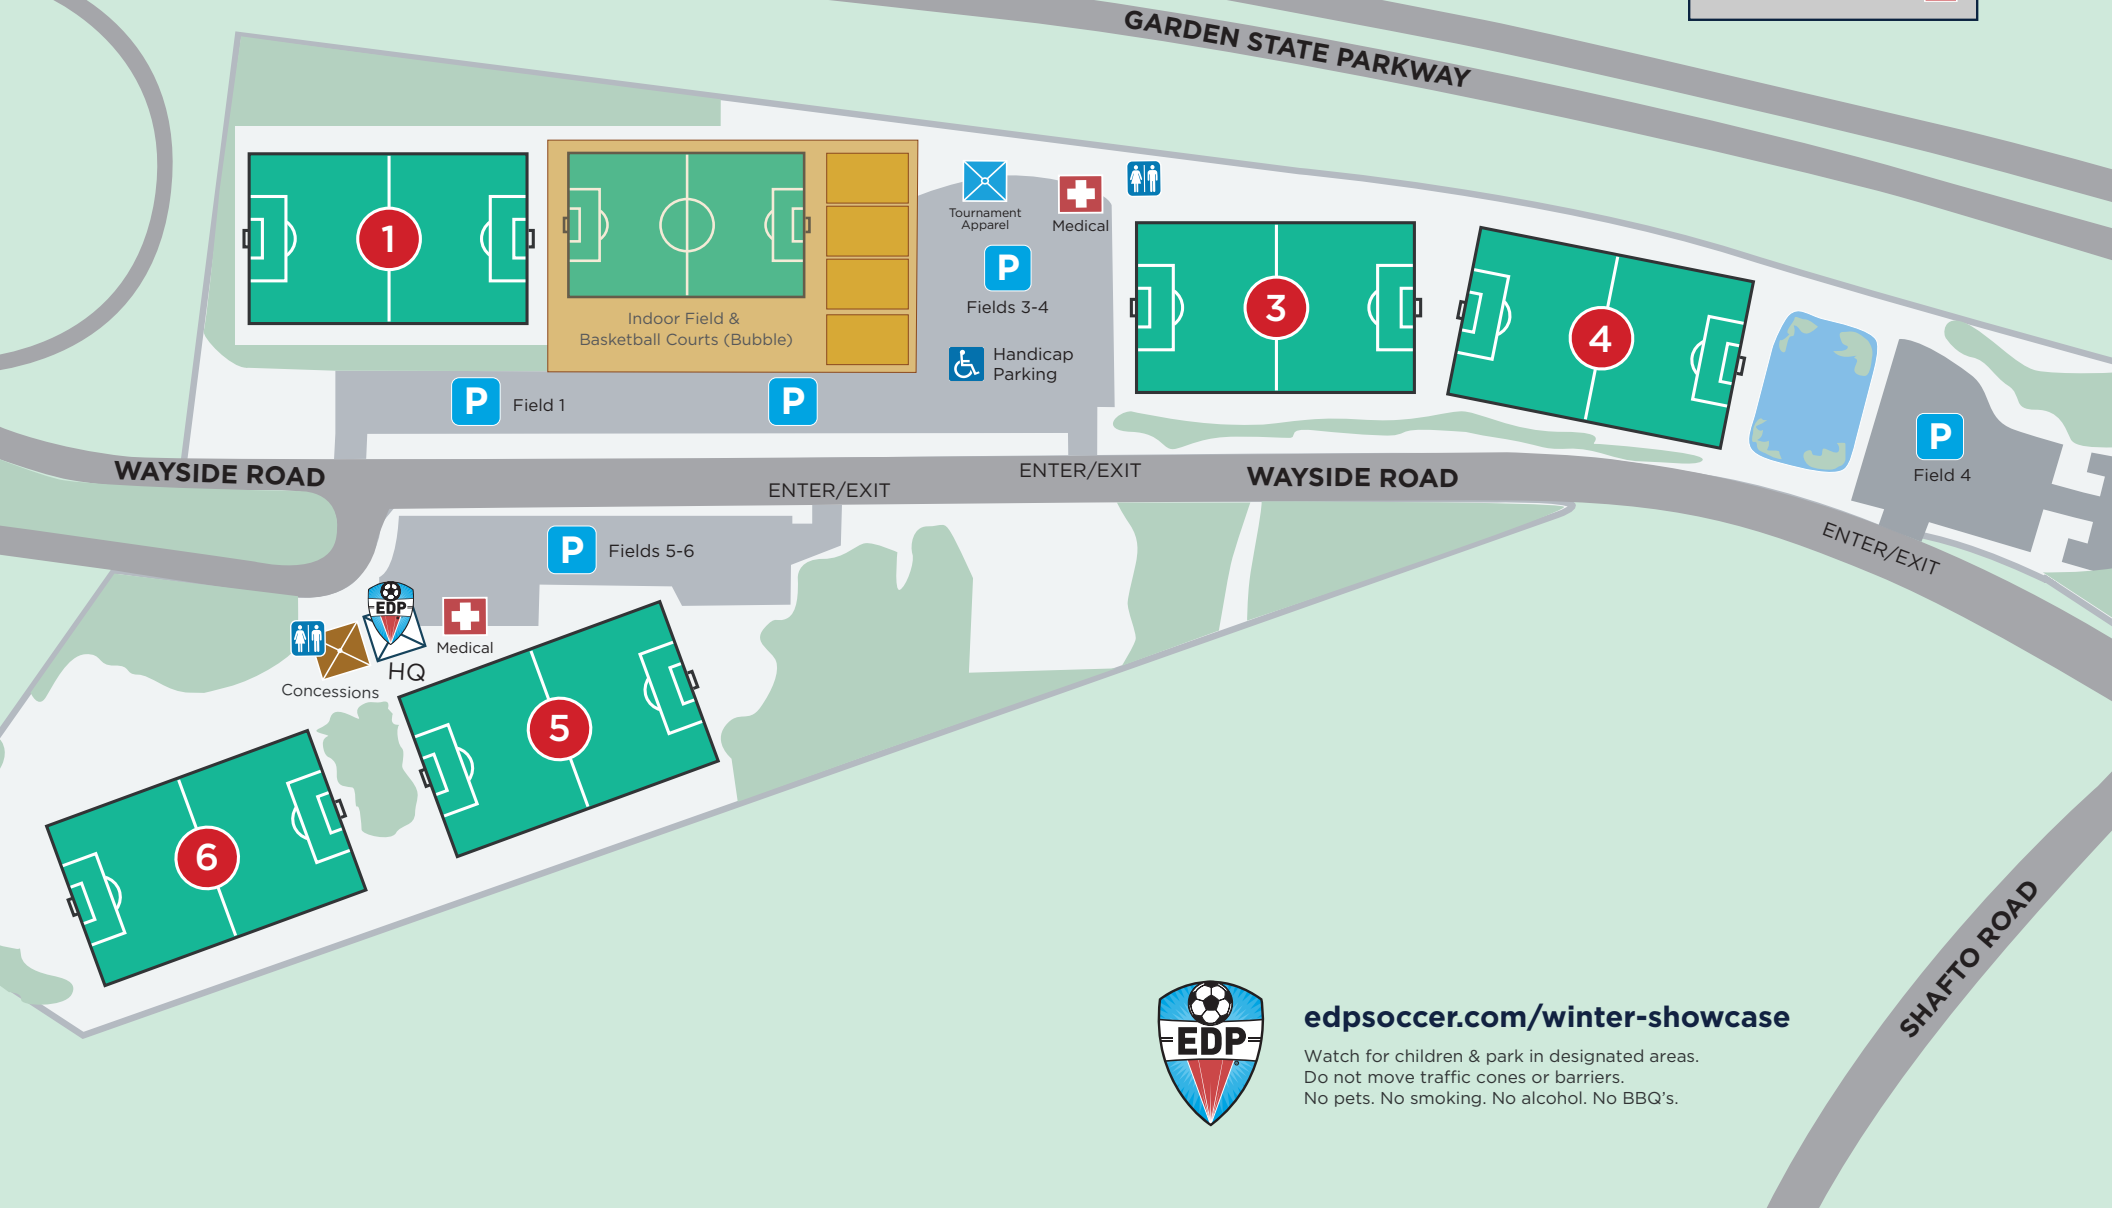

EDP Winter Showcase

Capelli Sports Complex: 1659 Wayside Rd, Tinton Falls, NJ 07712
17U-19U Boys | February 18-19, 2023

KEY

- 11v11 FIELDS
- RESTROOMS
- PARKING
- MEDICAL

edpsoccer.com/winter-showcase

Watch for children & park in designated areas.
Do not move traffic cones or barriers.
No pets. No smoking. No alcohol. No BBQ's.